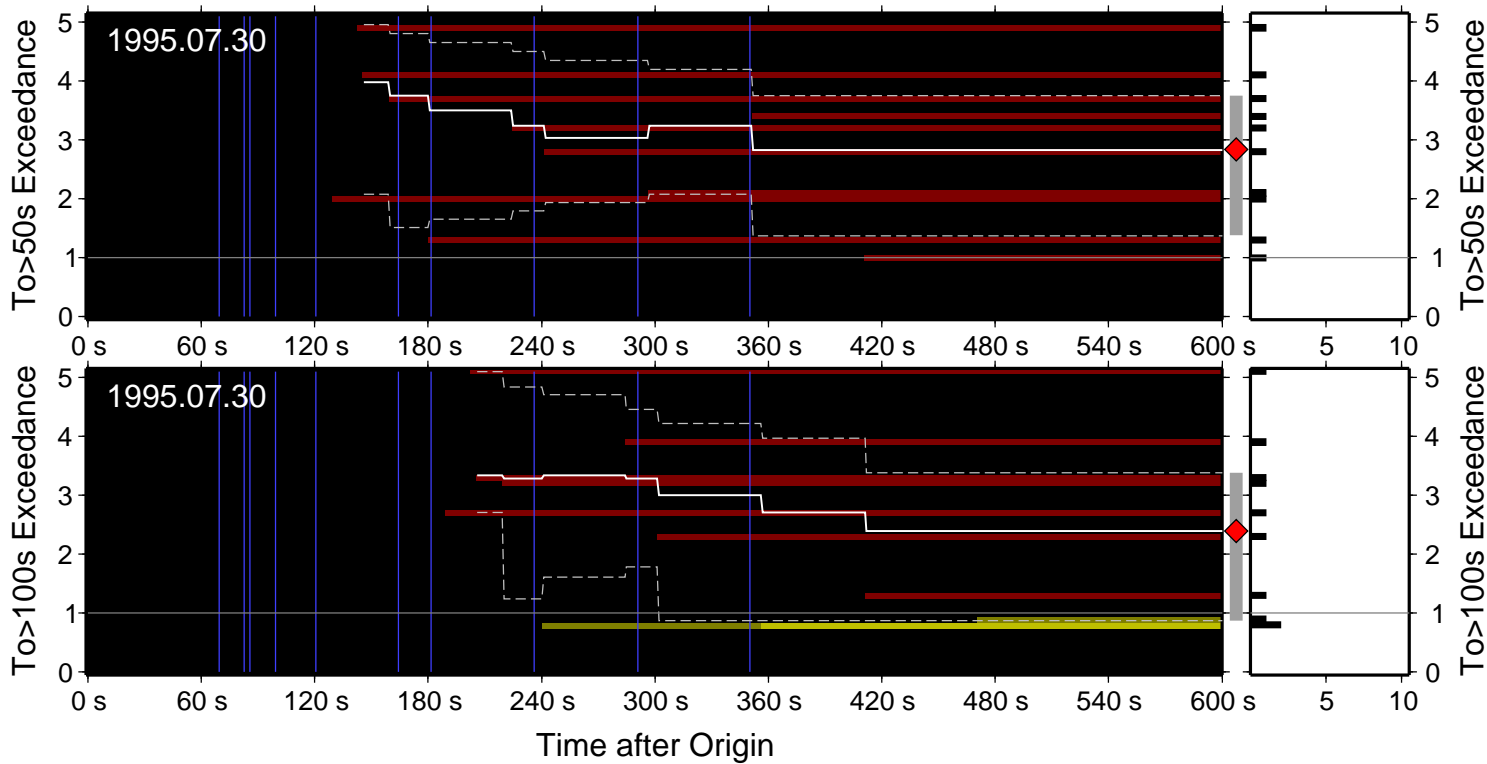

To>50sec Exceedance Level

To exceedance warning summary:
event: 1995.07.30.05.12.32.945
type: snrT50
final_warning_level: 2.83 (1.38→3.75)
number_warning_levels: 10
number_P_picks: 10

To>100sec Exceedance Level

To exceedance warning summary:
event: 1995.07.30.05.12.32.945
type: snrT100
final_warning_level: 2.39 (0.87→3.38)
number_warning_levels: 10
number_P_picks: 10

19950730_0518 Chile_1995_close