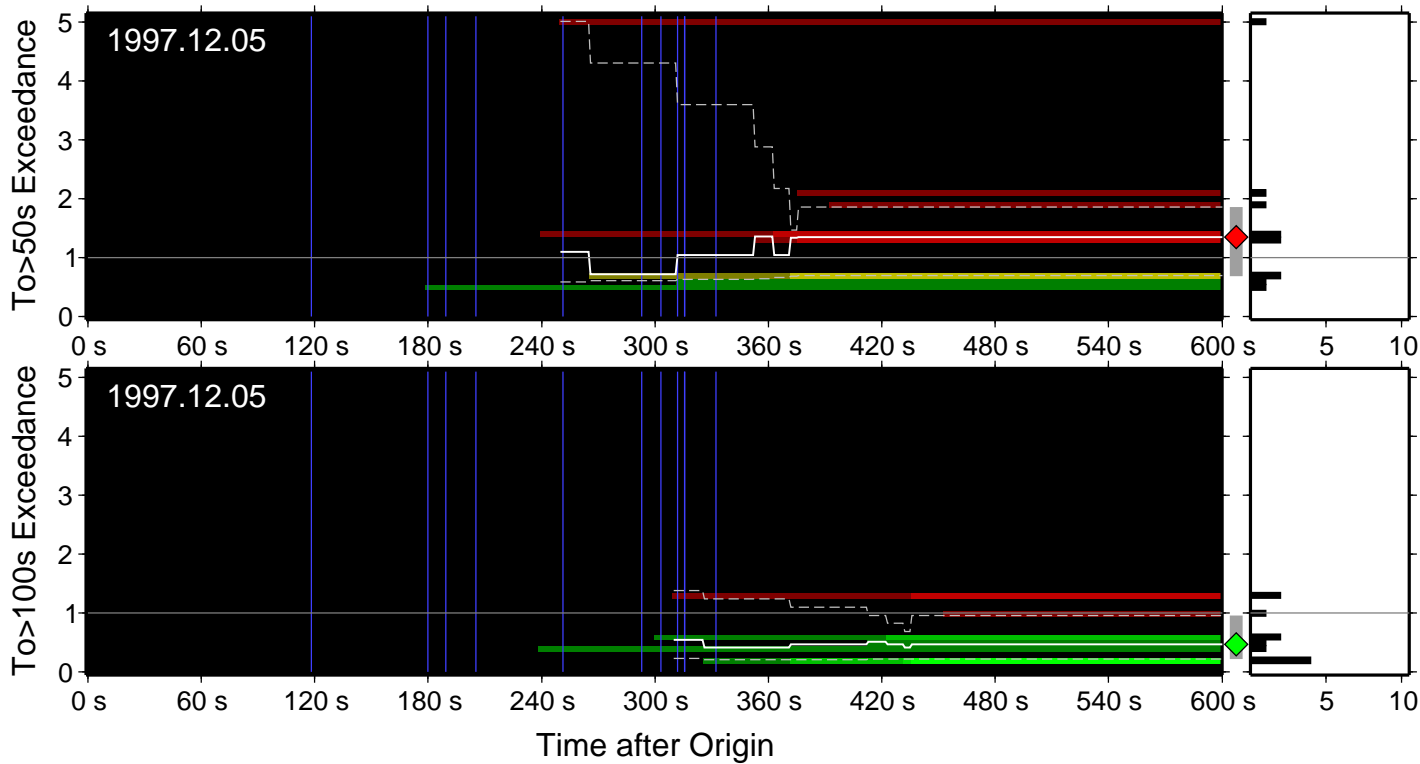

To>50sec Exceedance Level

To exceedance warning summary:
event: 1997.12.05.11.28.52.803
type: snrT50
final_warning_level: 1.35 (0.69→1.86)
number_warning_levels: 11
number_P_picks: 11

To>100sec Exceedance Level

To exceedance warning summary:
event: 1997.12.05.11.28.52.803
type: snrT100
final_warning_level: 0.47 (0.22→0.96)
number_warning_levels: 11
number_P_picks: 11

19971205_1134 Kamchatka_1997_close