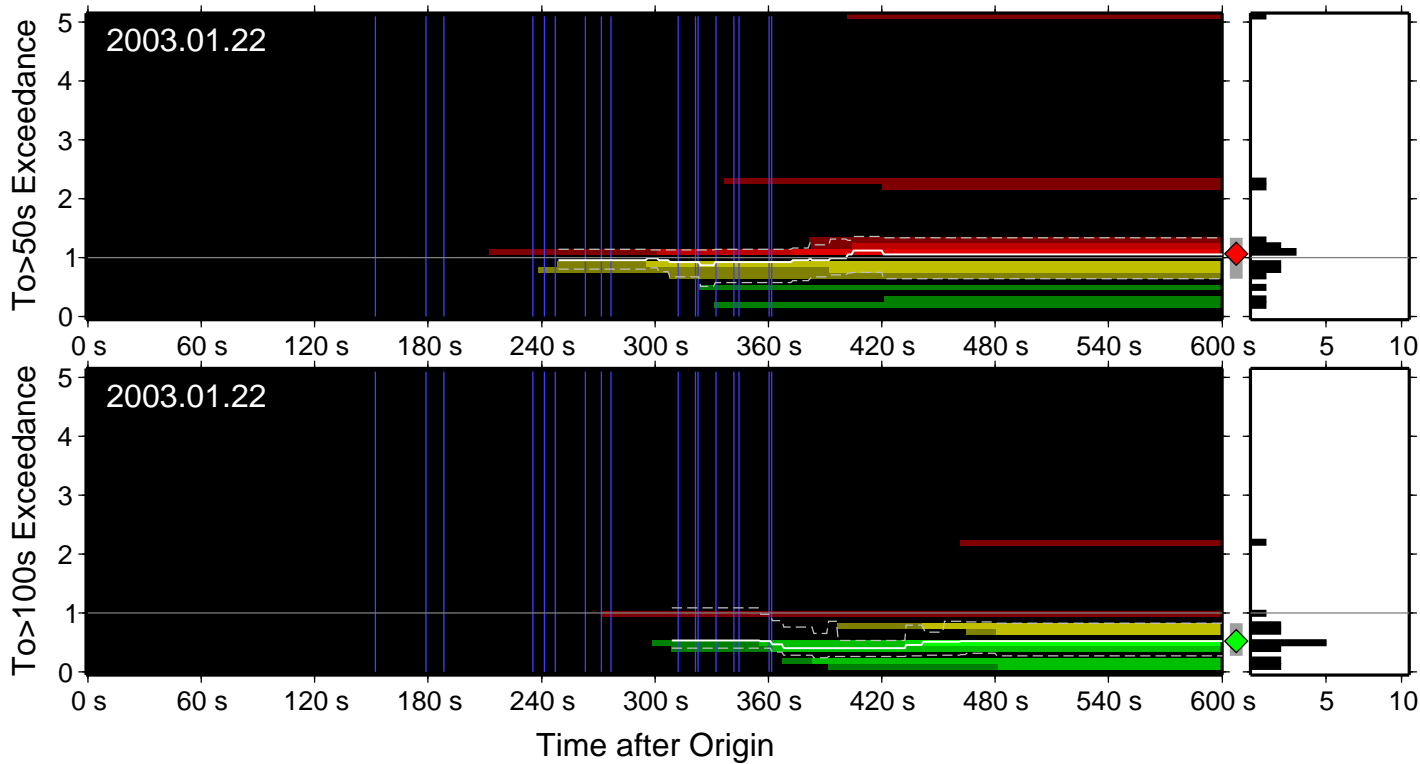

To>50sec Exceedance Level

To exceedance warning summary:
event: 2003.01.22.02.09.06.734
type: snrT50
final_warning_level: 1.06 (0.64→1.34)
number_warning_levels: 17
number_P_picks: 17

To>100sec Exceedance Level

To exceedance warning summary:
event: 2003.01.22.02.09.06.734
type: snrT100
final_warning_level: 0.52 (0.28→0.83)
number_warning_levels: 17
number_P_picks: 17

20030122_0215 Mexico_2003_close