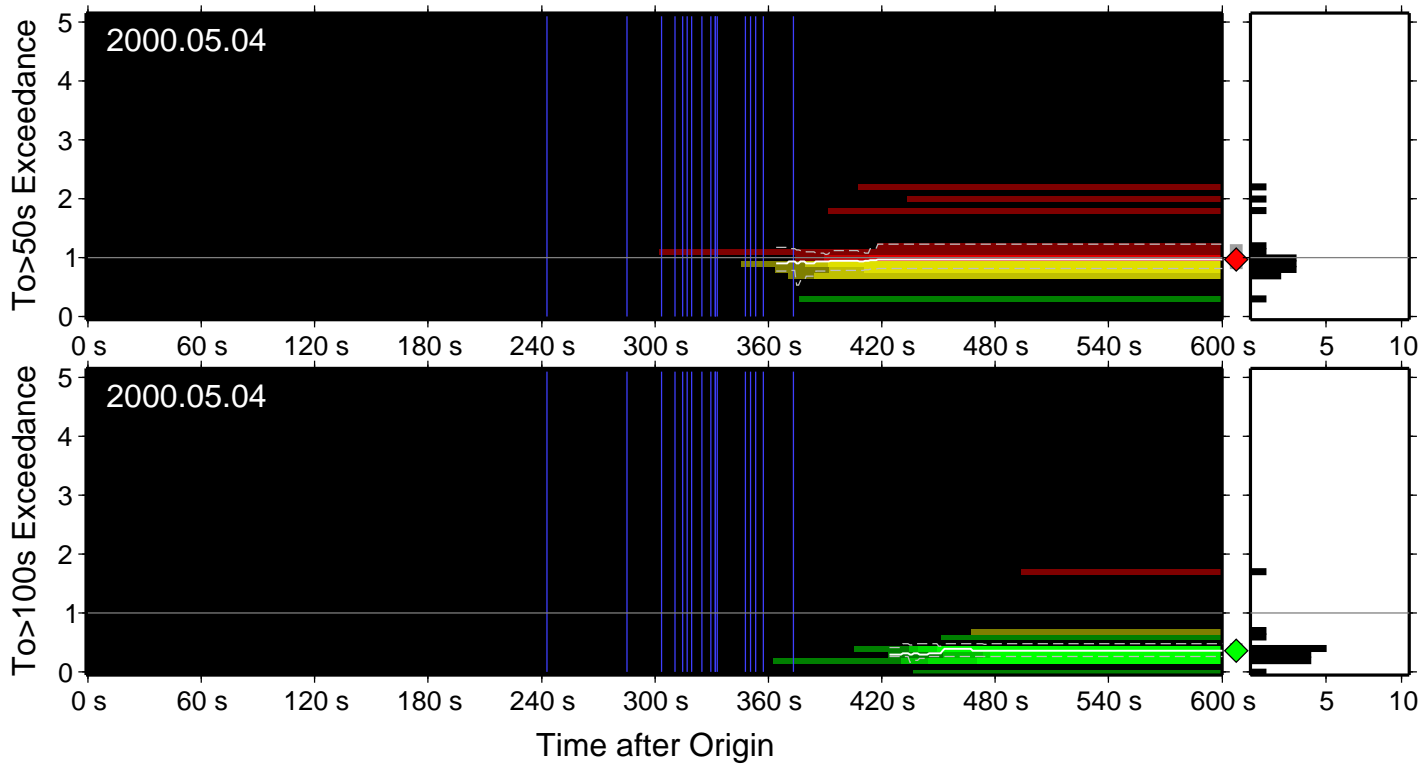

To>50sec Exceedance Level

To exceedance warning summary:
event: 2000.05.04.04.19.46.746
type: snrT50
final_warning_level: 0.97 (0.81→1.23)
number_warning_levels: 17
number_P_picks: 18

To>100sec Exceedance Level

To exceedance warning summary:
event: 2000.05.04.04.19.46.746
type: snrT100
final_warning_level: 0.36 (0.27→0.49)
number_warning_levels: 17
number_P_picks: 18

20000504_0429 Sulawesi_2000_close