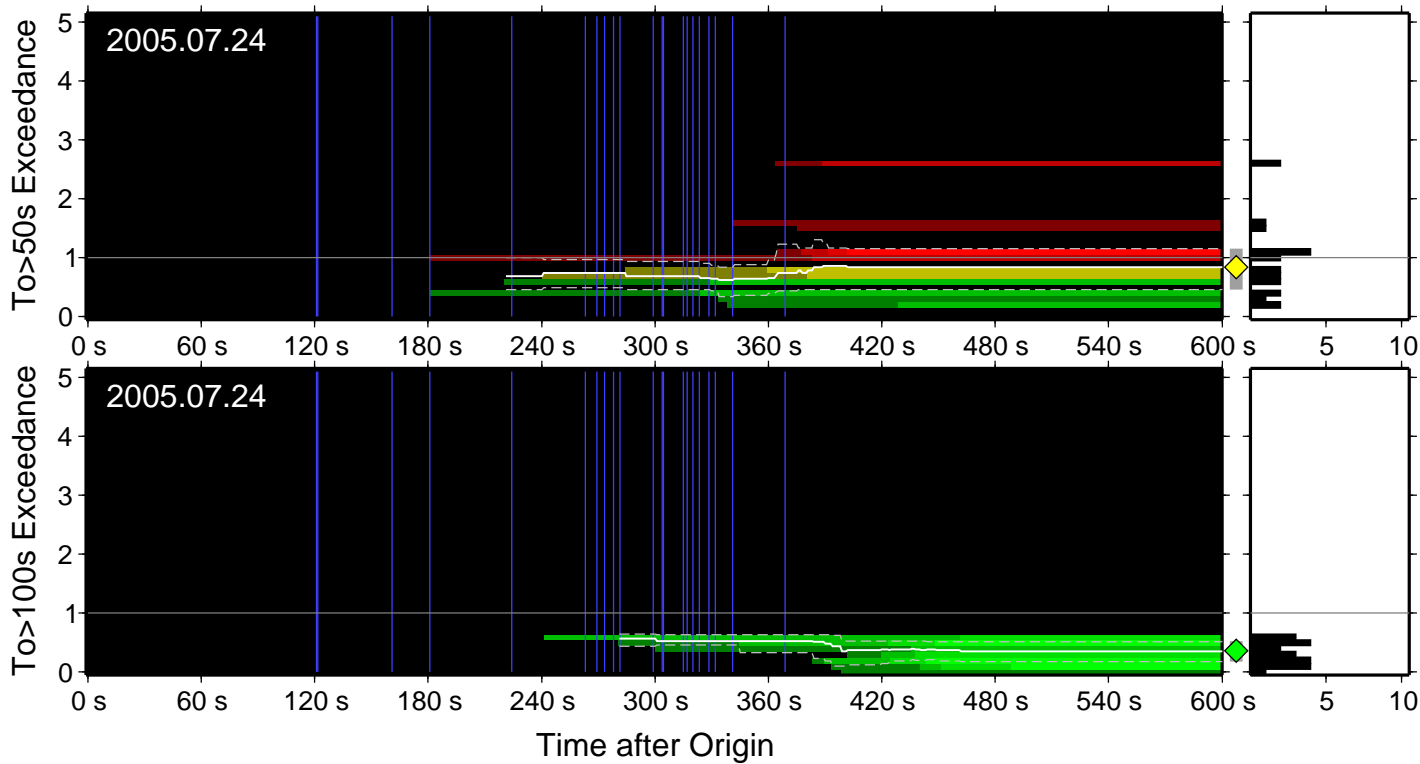

To>50sec Exceedance Level

To exceedance warning summary:
event: 2005.07.24.15.44.07.261
type: snrT50
final_warning_level: 0.84 (0.46→1.16)
number_warning_levels: 21
number_P_picks: 21

To>100sec Exceedance Level

To exceedance warning summary:
event: 2005.07.24.15.44.07.261
type: snrT100
final_warning_level: 0.36 (0.18→0.52)
number_warning_levels: 21
number_P_picks: 21

20050724_1550 Nicobar_2005_close