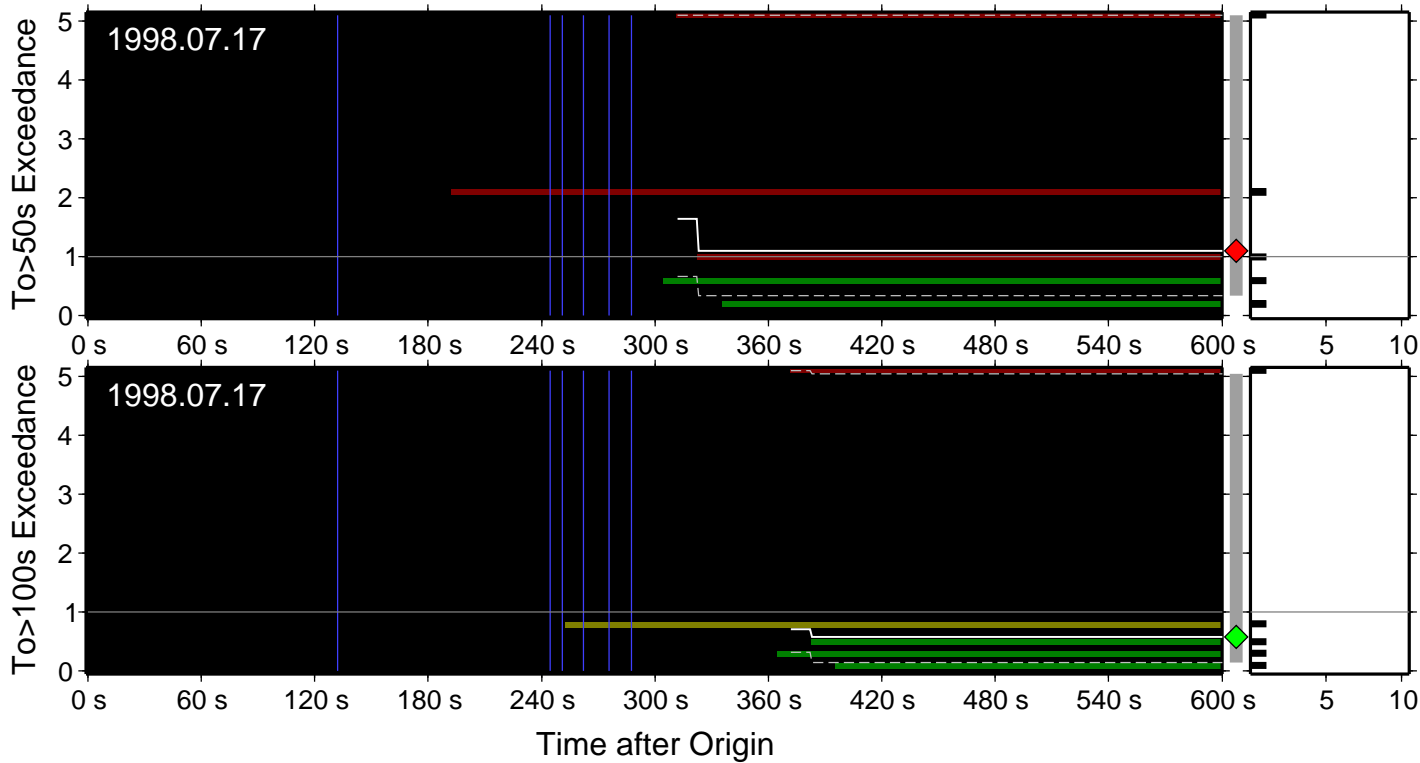

To>50sec Exceedance Level

To exceedance warning summary:
event: 1998.07.17.08.51.25.304
type: snrT50
final_warning_level: 1.10 (0.34->5.10)
number_warning_levels: 5
number_P_picks: 7

To>100sec Exceedance Level

To exceedance warning summary:
event: 1998.07.17.08.51.25.304
type: snrT100
final_warning_level: 0.58 (0.15->5.04)
number_warning_levels: 5
number_P_picks: 7