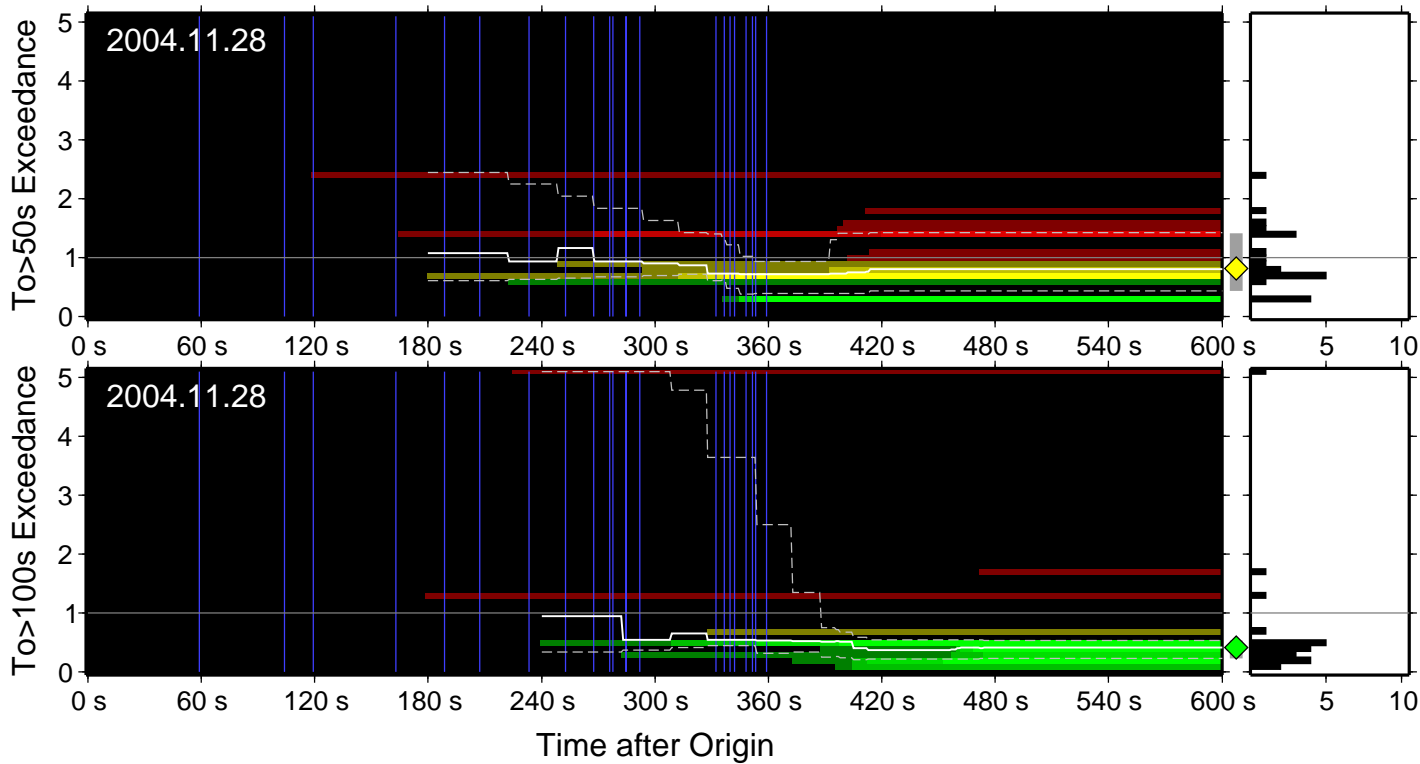

To>50sec Exceedance Level

To exceedance warning summary:
event: 2004.11.28.18.33.12.935
type: snrT50
final_warning_level: 0.81 (0.44→1.42)
number_warning_levels: 22
number_P_picks: 22

To>100sec Exceedance Level

To exceedance warning summary:
event: 2004.11.28.18.33.12.935
type: snrT100
final_warning_level: 0.41 (0.23→0.54)
number_warning_levels: 22
number_P_picks: 22

20041128_1840 Hokkaido_2004_close