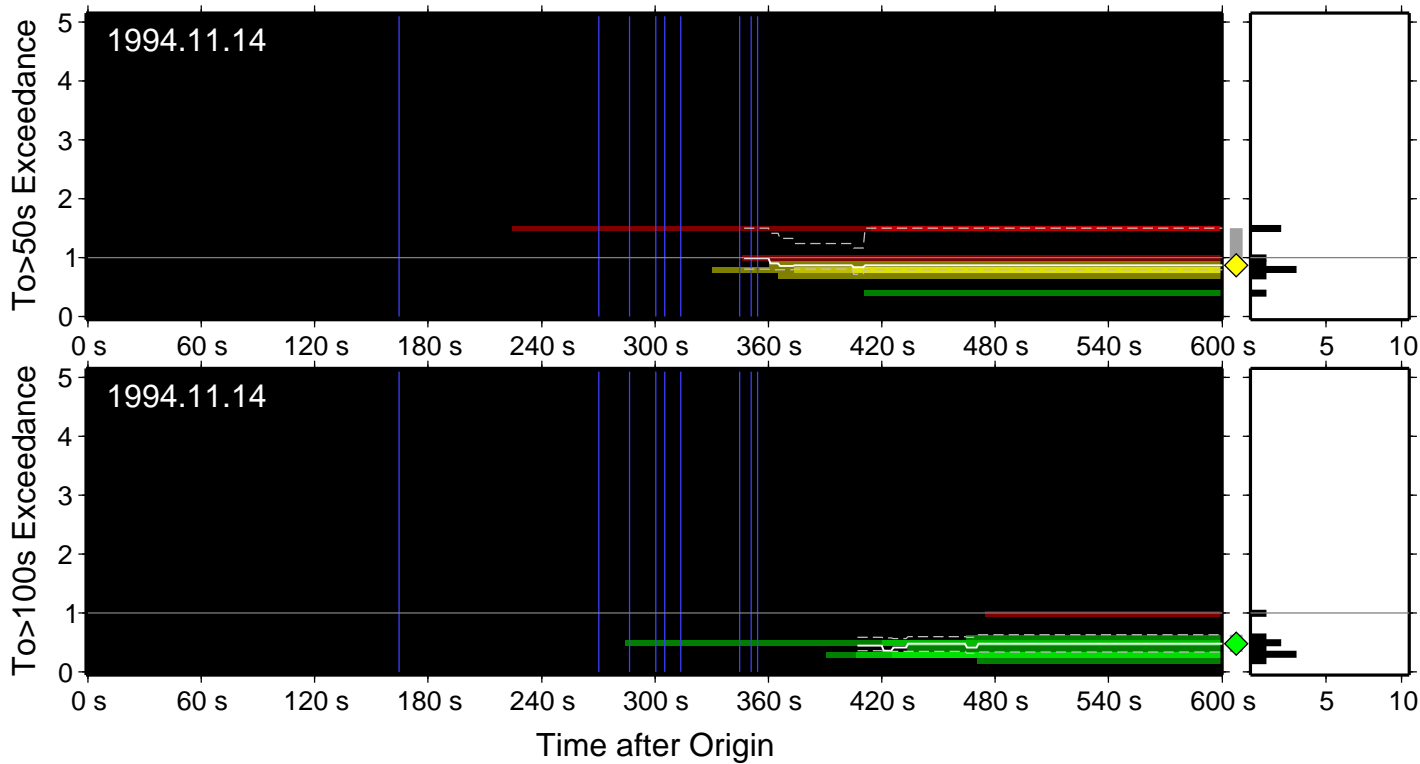

To>50sec Exceedance Level

To exceedance warning summary:
event: 1994.11.14.19.18.15.367
type: snrT50
final_warning_level: 0.87 (0.80→1.50)
number_warning_levels: 9
number_P_picks: 10

To>100sec Exceedance Level

To exceedance warning summary:
event: 1994.11.14.19.18.15.367
type: snrT100
final_warning_level: 0.48 (0.34→0.63)
number_warning_levels: 9
number_P_picks: 10

19941114_1923 Philippines_1994_close