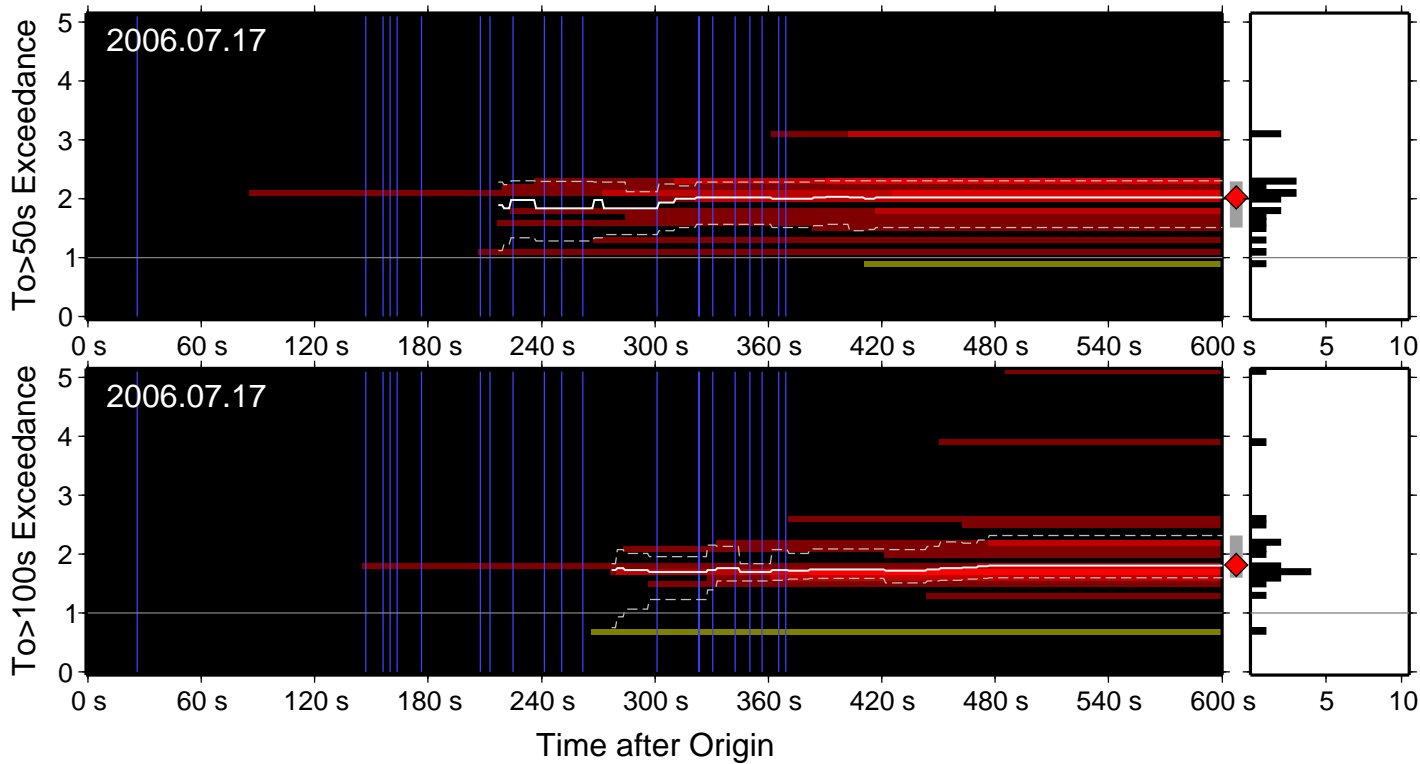

To>50sec Exceedance Level

To exceedance warning summary:
event: 2006.07.17.08.19.54.694
type: snrT50
final_warning_level: 2.02 (1.51→2.30)
number_warning_levels: 19
number_P_picks: 21

To>100sec Exceedance Level

To exceedance warning summary:
event: 2006.07.17.08.19.54.694
type: snrT100
final_warning_level: 1.81 (1.60→2.32)
number_warning_levels: 19
number_P_picks: 21

20060717_0827 Indonesia_2006_close