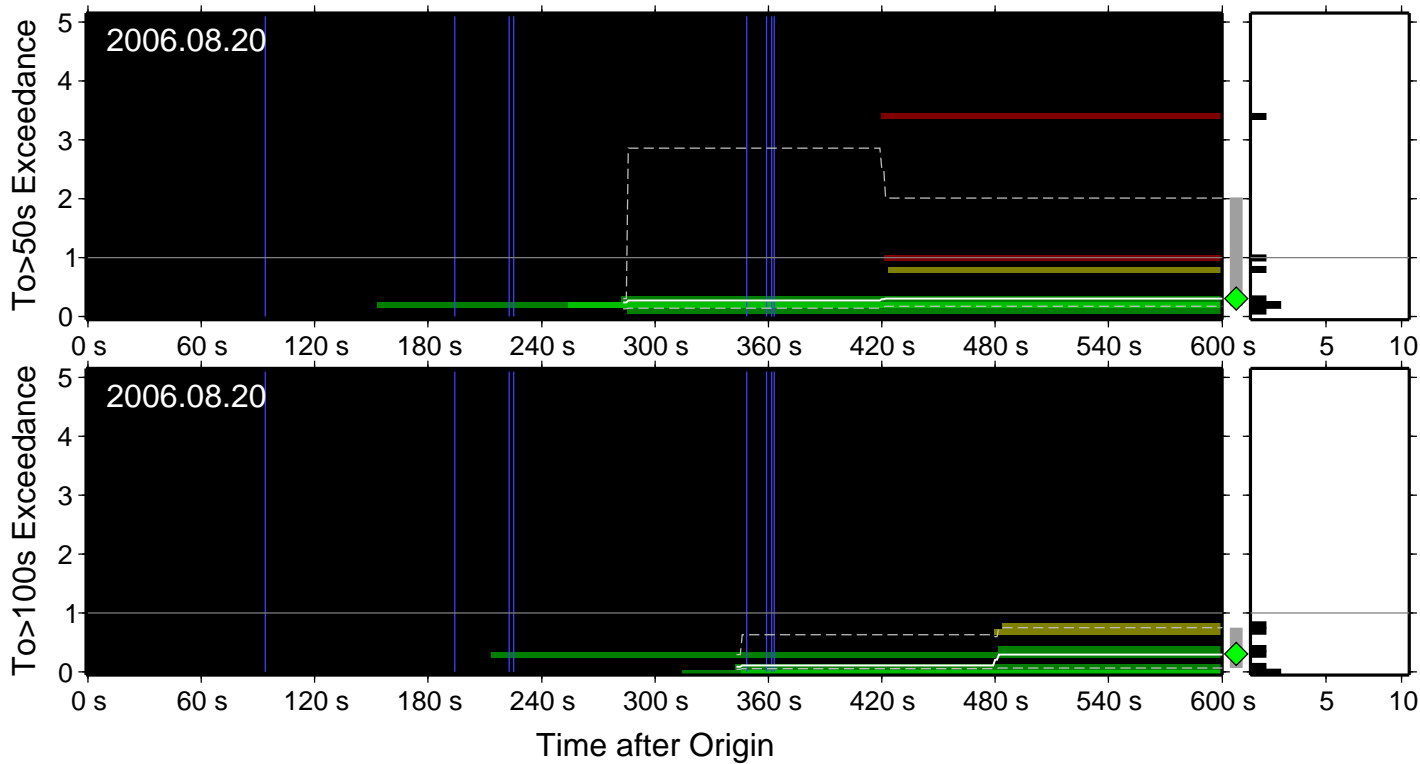

To>50sec Exceedance Level

To exceedance warning summary:
event: 2006.08.20.03.43.21.590
type: snrT50
final_warning_level: 0.31 (0.18→2.02)
number_warning_levels: 7
number_P_picks: 8

To>100sec Exceedance Level

To exceedance warning summary:
event: 2006.08.20.03.43.21.590
type: snrT100
final_warning_level: 0.30 (0.07→0.75)
number_warning_levels: 7
number_P_picks: 8

20060820_0350 Scotia_Sea_2006_close