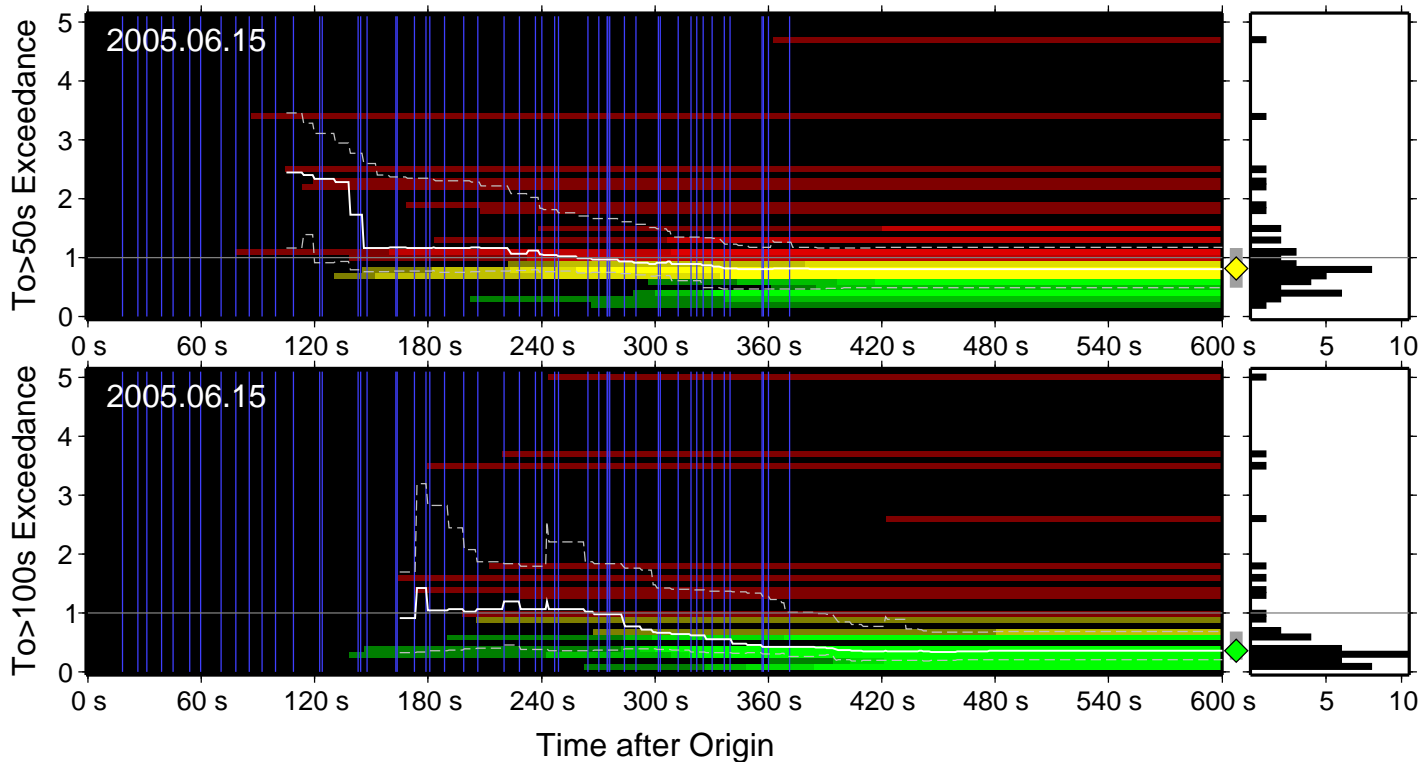

To>50sec Exceedance Level

To exceedance warning summary:
event: 2005.06.15.02.48.53.043
type: snrT50
final_warning_level: 0.81 (0.49->1.17)
number_warning_levels: 47
number_P_picks: 54

To>100sec Exceedance Level

To exceedance warning summary:
event: 2005.06.15.02.48.53.043
type: snrT100
final_warning_level: 0.36 (0.21->0.69)
number_warning_levels: 47
number_P_picks: 54

20050615_0259 N_California_2005_close