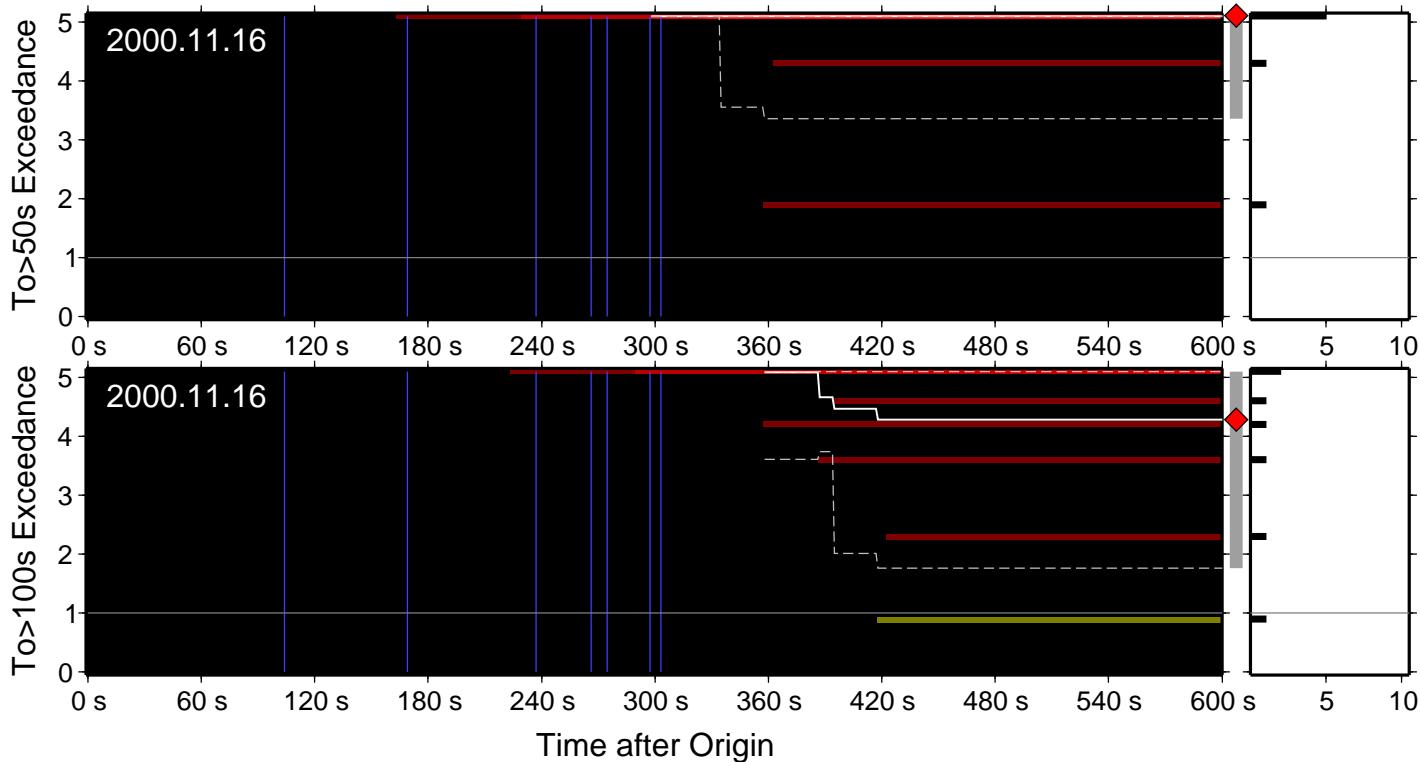

To>50sec Exceedance Level

To exceedance warning summary:
event: 2000.11.16.04.56.40.601
type: snrT50
final_warning_level: 6.27 (3.36→5.10)
number_warning_levels: 7
number_P_picks: 7

To>100sec Exceedance Level

To exceedance warning summary:
event: 2000.11.16.04.56.40.601
type: snrT100
final_warning_level: 4.28 (1.76→5.10)
number_warning_levels: 7
number_P_picks: 7

20001116_0502 New_Ireland_2000_close