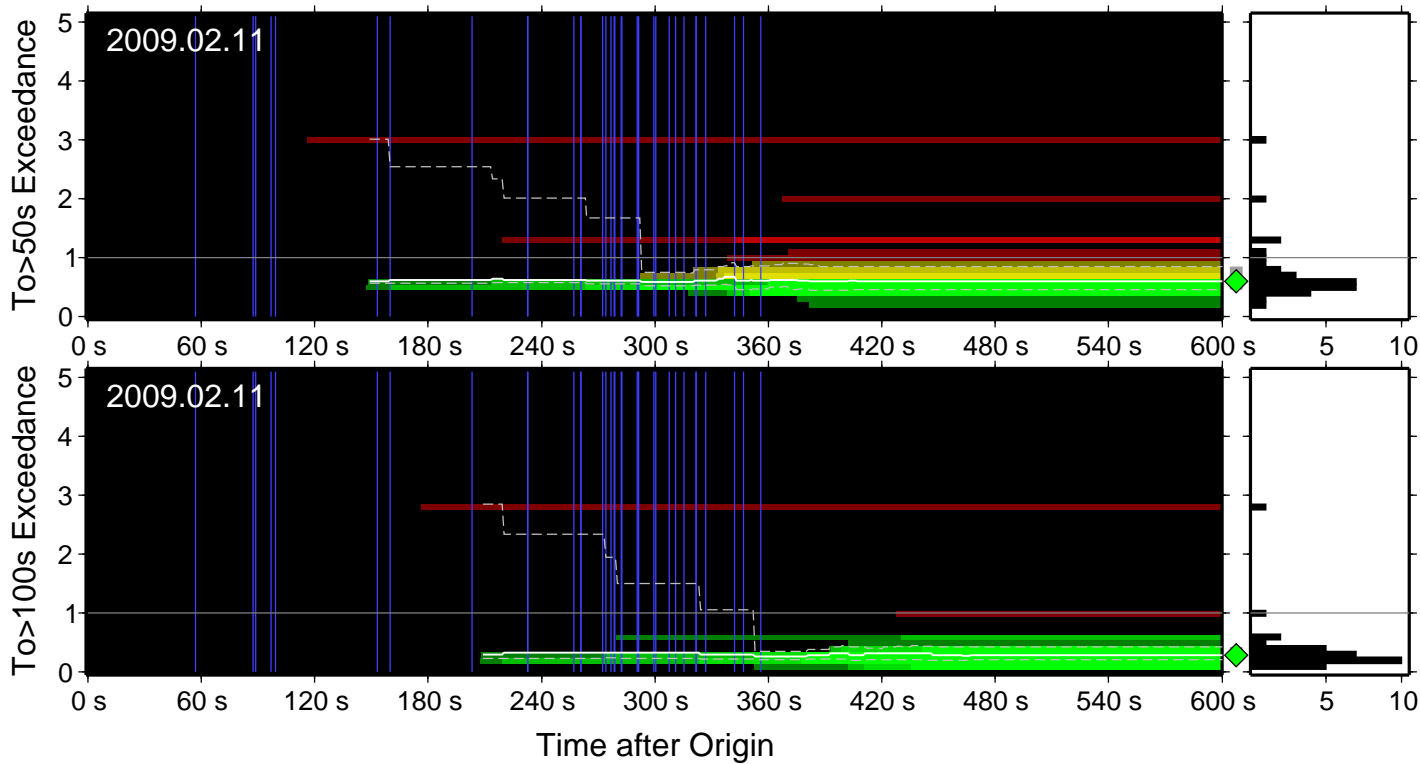

To>50sec Exceedance Level

To exceedance warning summary:
event: 2009.02.11.17.35.49.263
type: snrT50
final_warning_level: 0.60 (0.46→0.85)
number_warning_levels: 32
number_P_picks: 34

To>100sec Exceedance Level

To exceedance warning summary:
event: 2009.02.11.17.35.49.263
type: snrT100
final_warning_level: 0.28 (0.21→0.43)
number_warning_levels: 32
number_P_picks: 34

20090211_1743 Talaud_Indonesia_2009_close