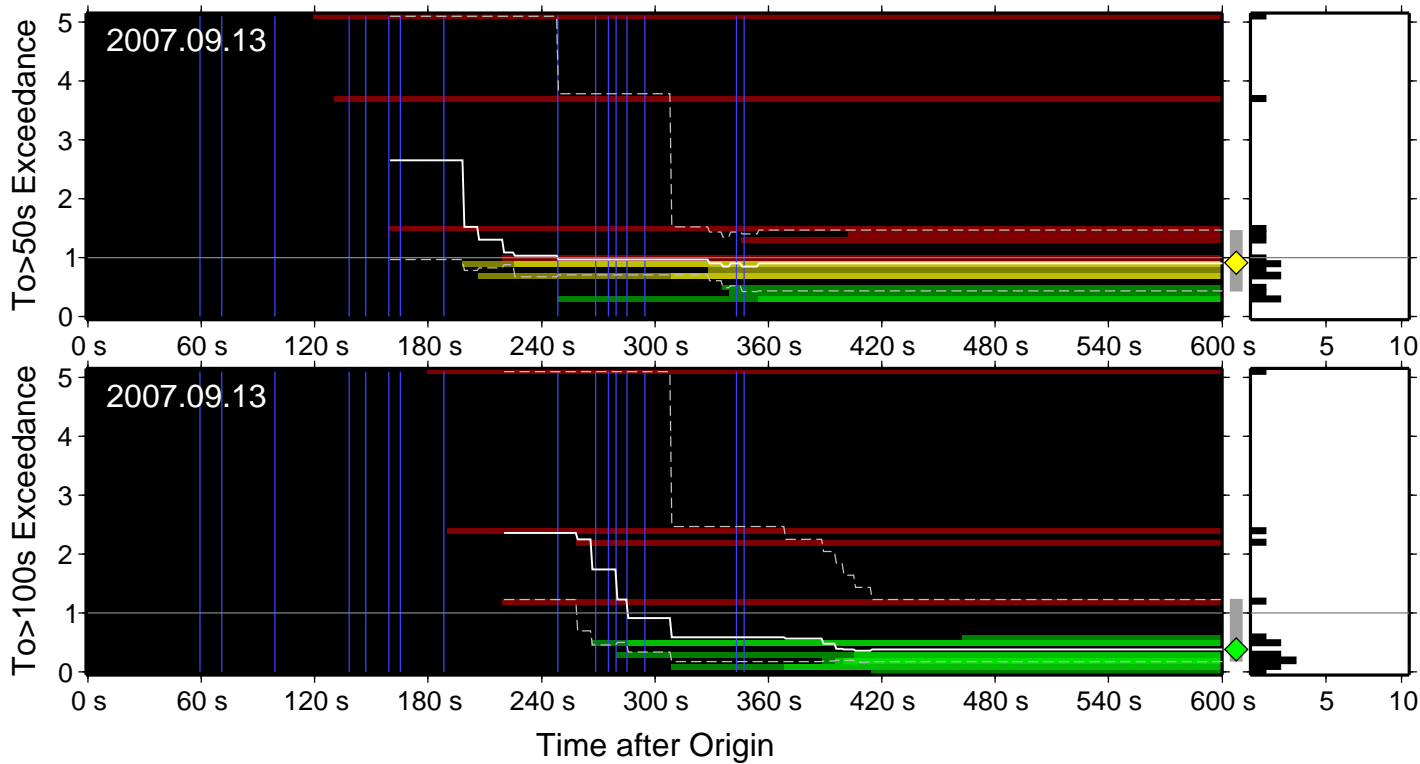

To>50sec Exceedance Level

To exceedance warning summary:
event: 2007.09.13.03.36.27.944
type: snrT50
final_warning_level: 0.91 (0.43→1.47)
number_warning_levels: 15
number_P_picks: 16

To>100sec Exceedance Level

To exceedance warning summary:
event: 2007.09.13.03.36.27.944
type: snrT100
final_warning_level: 0.38 (0.18→1.24)
number_warning_levels: 15
number_P_picks: 16

20070913_0342 Indonesia_2007C_close