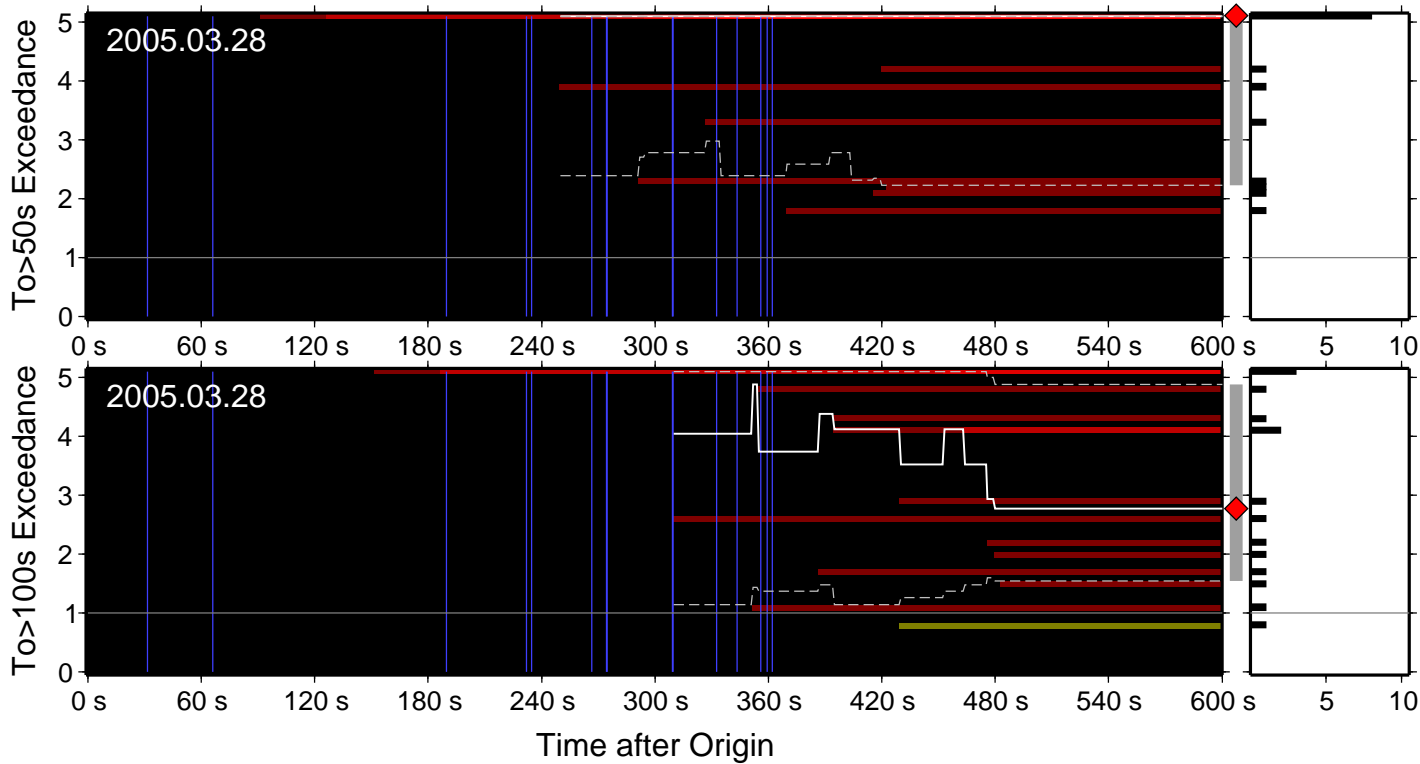

To>50sec Exceedance Level

To exceedance warning summary:
event: 2005.03.28.16.10.08.011
type: snrT50
final_warning_level: 5.14 (2.23→5.10)
number_warning_levels: 15
number_P_picks: 15

To>100sec Exceedance Level

To exceedance warning summary:
event: 2005.03.28.16.10.08.011
type: snrT100
final_warning_level: 2.77 (1.55→4.88)
number_warning_levels: 15
number_P_picks: 15

20050328_1618 20050328_close