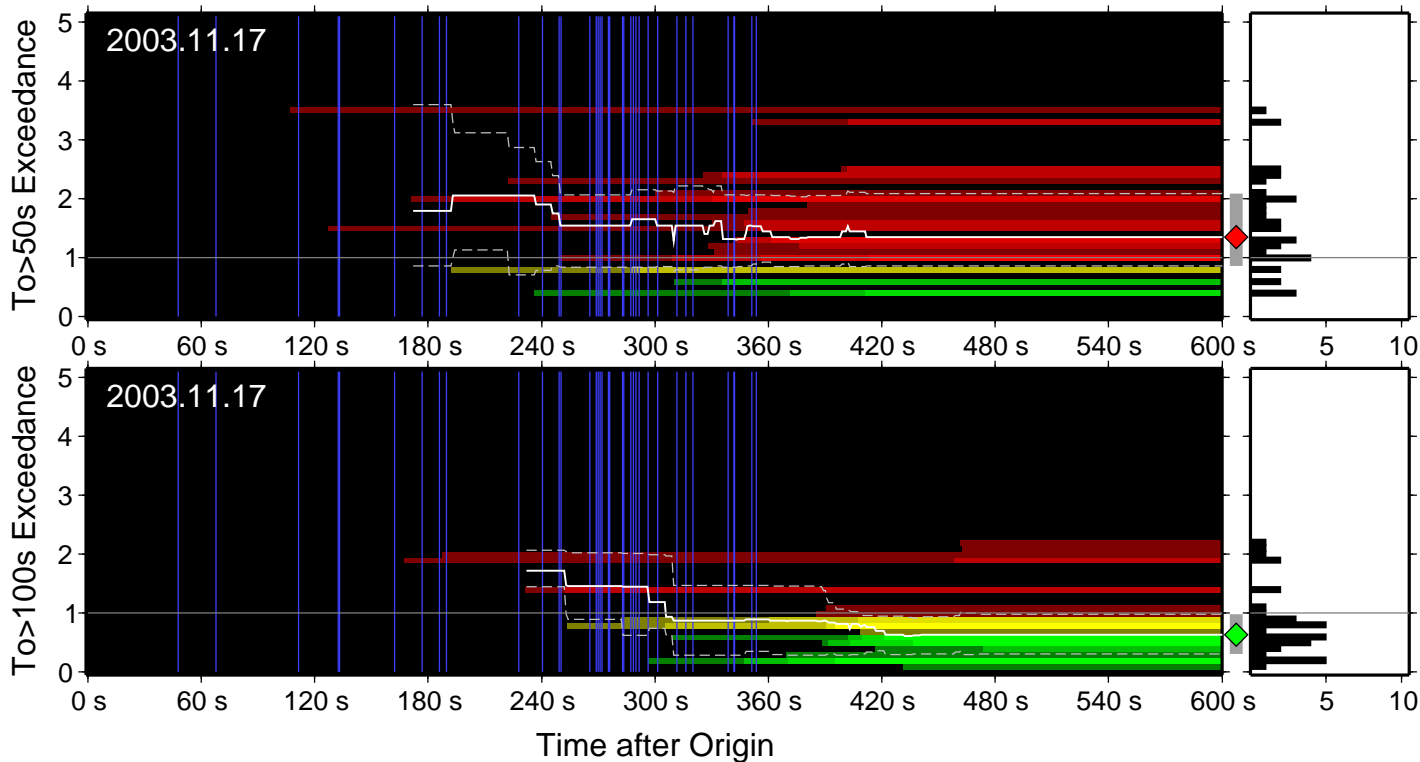

To>50sec Exceedance Level

To exceedance warning summary:
event: 2003.11.17.06.43.54.673
type: snrT50
final_warning_level: 1.35 (0.86→2.09)
number_warning_levels: 36
number_P_picks: 36

To>100sec Exceedance Level

To exceedance warning summary:
event: 2003.11.17.06.43.54.673
type: snrT100
final_warning_level: 0.63 (0.31→0.98)
number_warning_levels: 36
number_P_picks: 36

20031117_0651 Rat_Islands_2003_close