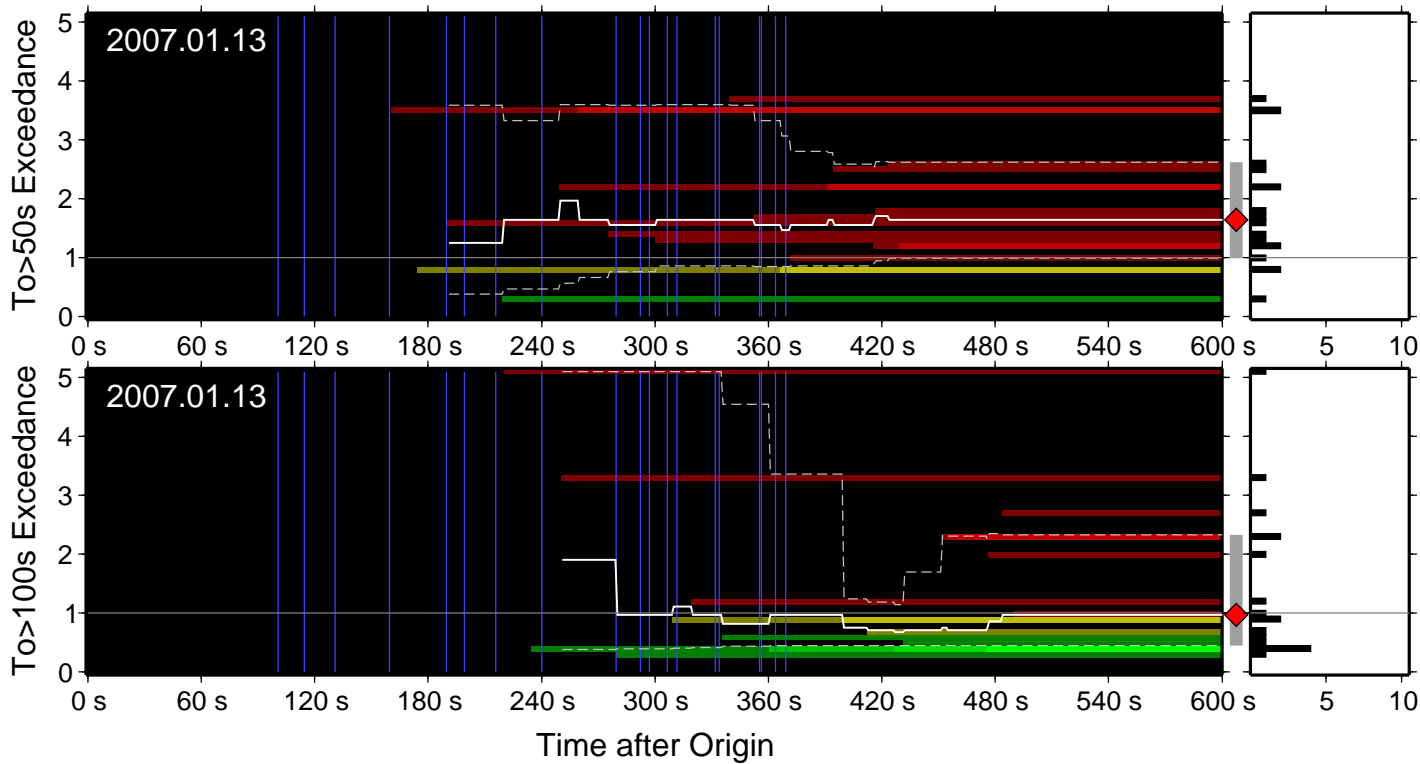

To>50sec Exceedance Level

To exceedance warning summary:
event: 2007.01.13.04.25.01.660
type: snrT50
final_warning_level: 1.64 (0.99→2.62)
number_warning_levels: 18
number_P_picks: 19

To>100sec Exceedance Level

To exceedance warning summary:
event: 2007.01.13.04.25.01.660
type: snrT100
final_warning_level: 0.97 (0.45→2.33)
number_warning_levels: 18
number_P_picks: 19

20070113_0431 Kuril_2007_close