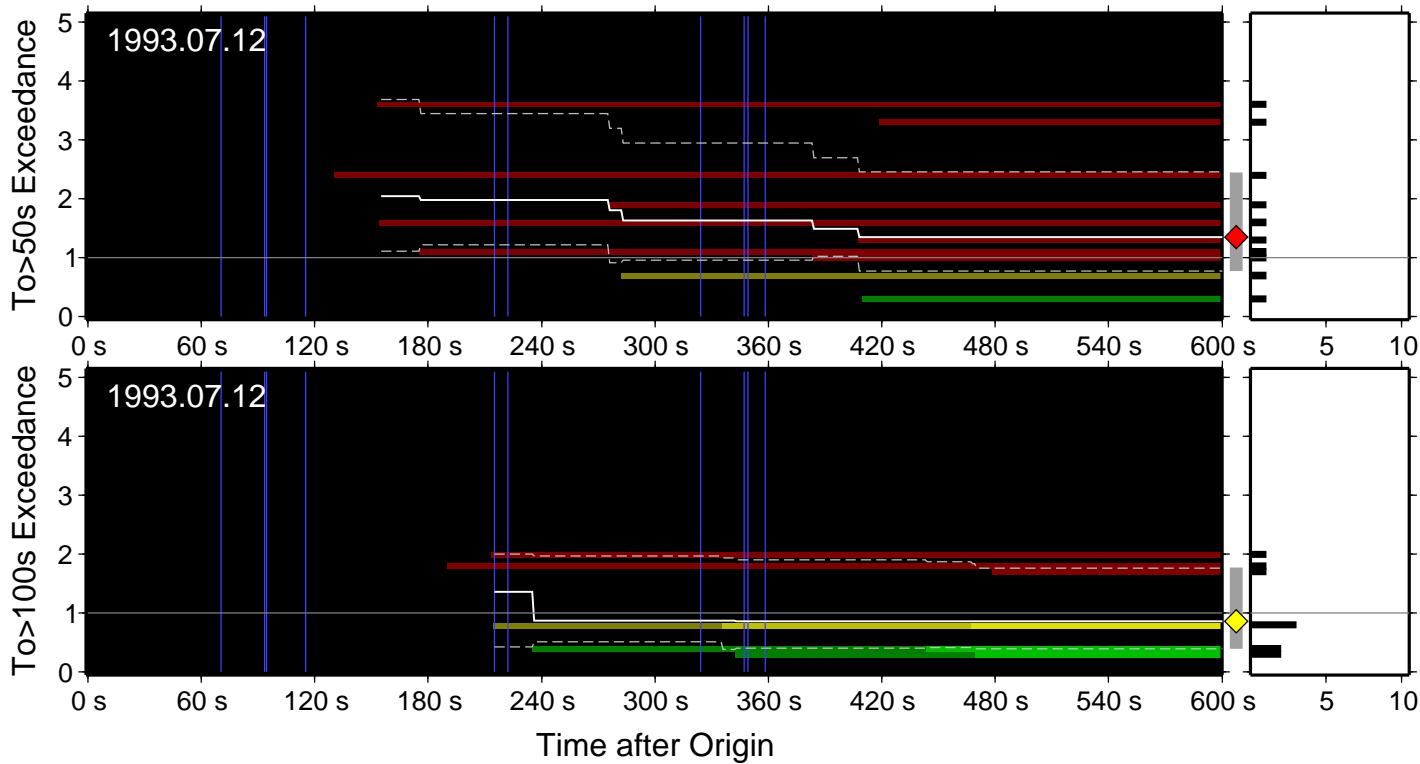

To>50sec Exceedance Level

To exceedance warning summary:
event: 1993.07.12.13.18.22.295
type: snrT50
final_warning_level: 1.35 (0.78→2.45)
number_warning_levels: 10
number_P_picks: 10

To>100sec Exceedance Level

To exceedance warning summary:
event: 1993.07.12.13.18.22.295
type: snrT100
final_warning_level: 0.86 (0.39→1.77)
number_warning_levels: 10
number_P_picks: 10

19930712_1325 Hokkaido_1993_close