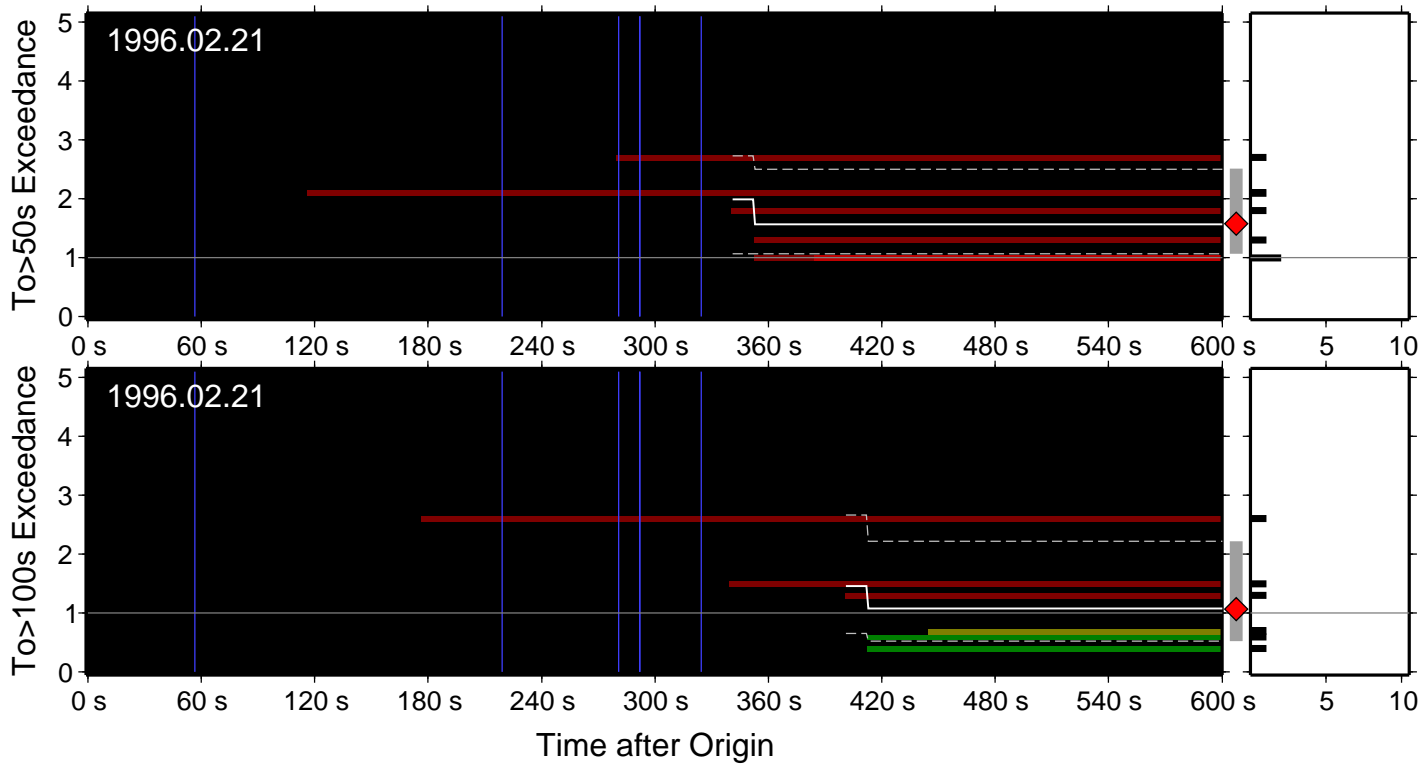

To>50sec Exceedance Level

To exceedance warning summary:
event: 1996.02.21.12.51.57.899
type: snrT50
final_warning_level: 1.57 (1.07->2.51)
number_warning_levels: 6
number_P_picks: 6

To>100sec Exceedance Level

To exceedance warning summary:
event: 1996.02.21.12.51.57.899
type: snrT100
final_warning_level: 1.07 (0.53->2.22)
number_warning_levels: 6
number_P_picks: 6

19960221_1258 Peru_1996_close