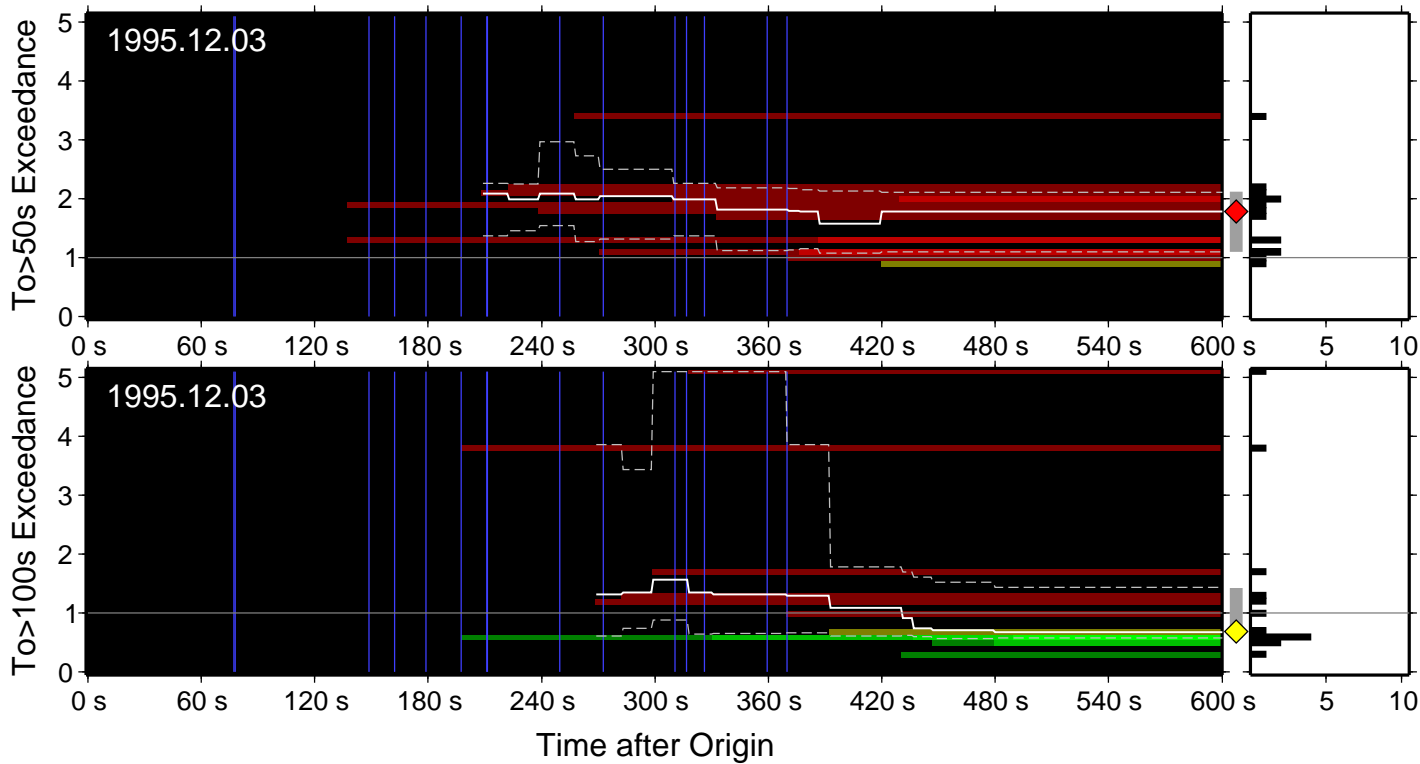

To>50sec Exceedance Level

To exceedance warning summary:
event: 1995.12.03.18.02.26.084
type: snrT50
final_warning_level: 1.78 (1.10->2.12)
number_warning_levels: 14
number_P_picks: 16

To>100sec Exceedance Level

To exceedance warning summary:
event: 1995.12.03.18.02.26.084
type: snrT100
final_warning_level: 0.68 (0.58->1.43)
number_warning_levels: 14
number_P_picks: 16

19951203_1809 Kuril_1995_close