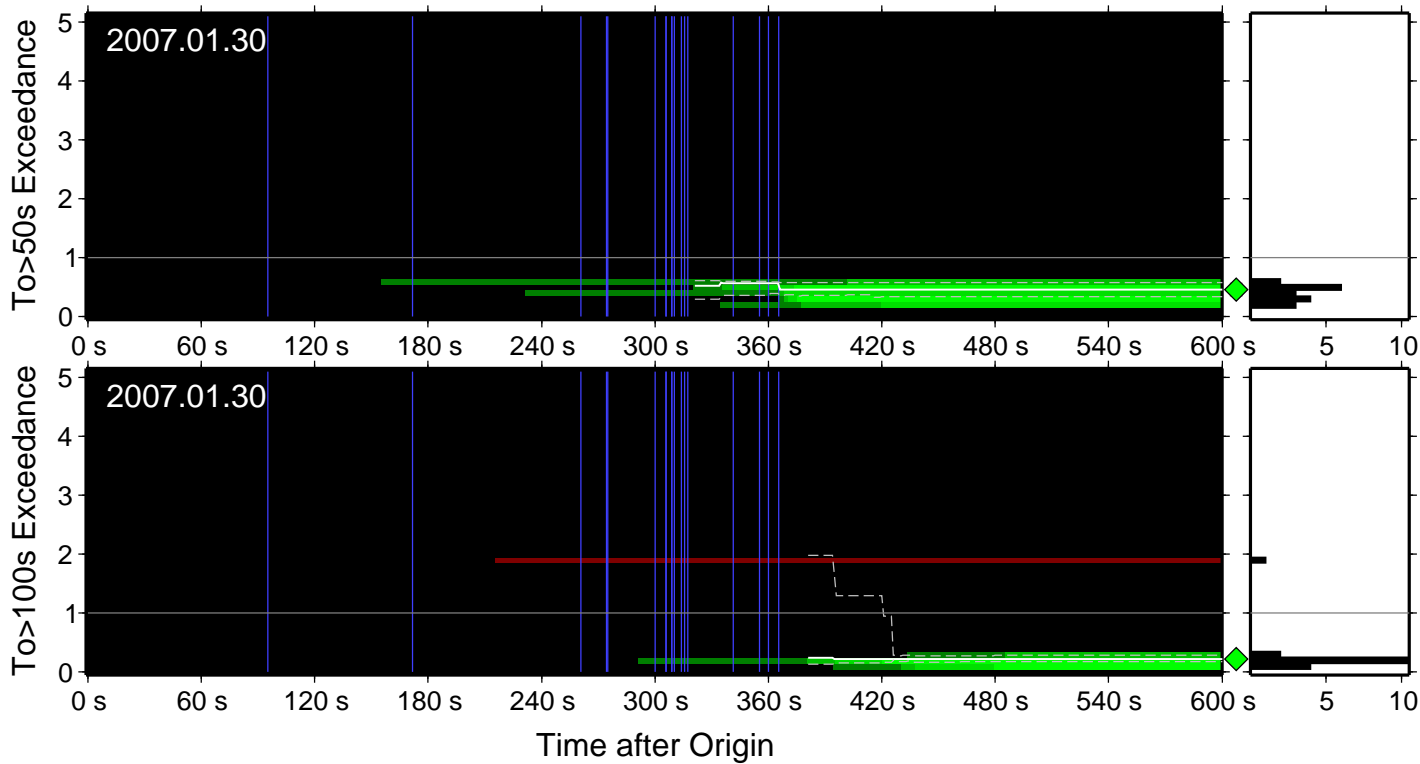

To>50sec Exceedance Level

To exceedance warning summary:
event: 2007.01.30.04.56.25.650
type: snrT50
final_warning_level: 0.46 (0.34→0.58)
number_warning_levels: 18
number_P_picks: 18

To>100sec Exceedance Level

To exceedance warning summary:
event: 2007.01.30.04.56.25.650
type: snrT100
final_warning_level: 0.22 (0.18→0.28)
number_warning_levels: 18
number_P_picks: 18

20070130_0503 Macquarie_2007_close