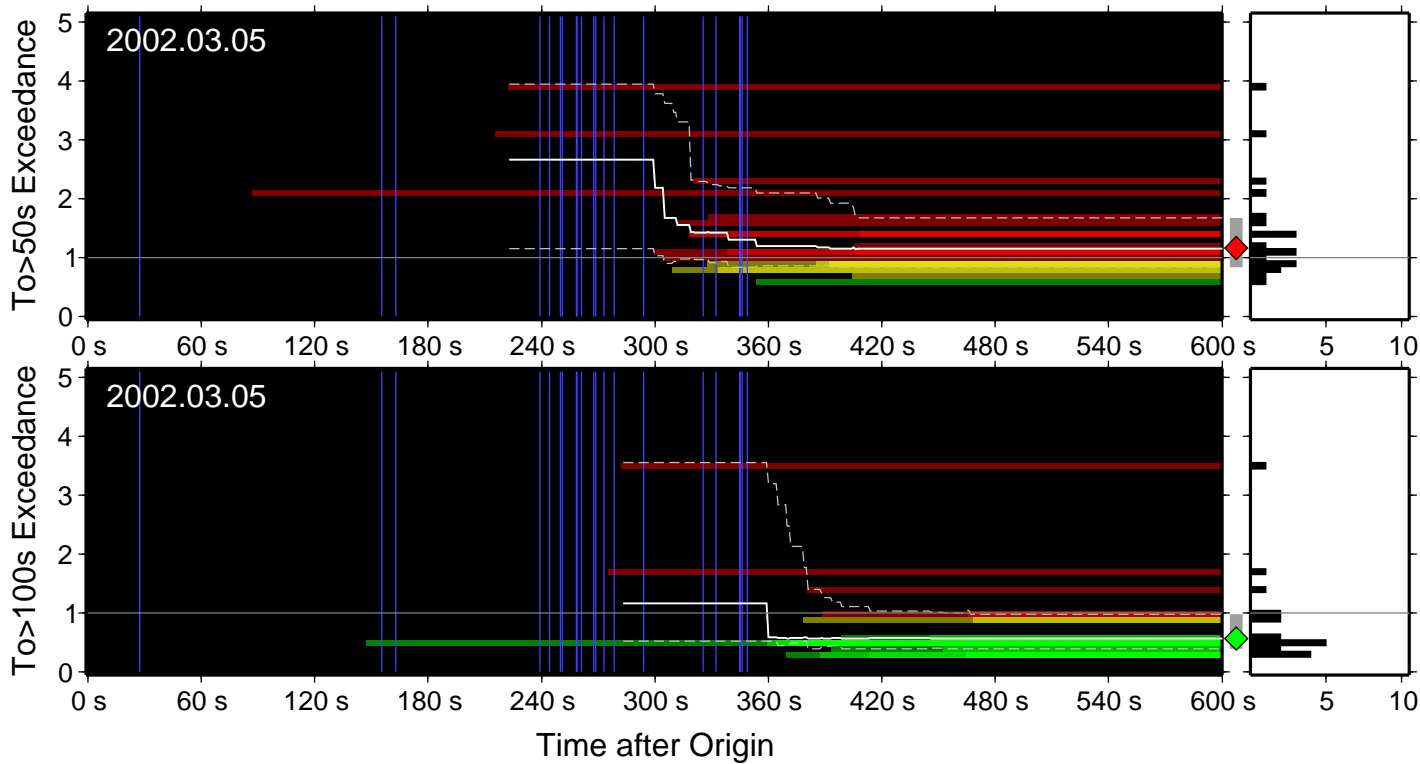

To>50sec Exceedance Level

To exceedance warning summary:
event: 2002.03.05.21.16.36.735
type: snrT50
final_warning_level: 1.16 (0.84→1.68)
number_warning_levels: 21
number_P_picks: 21

To>100sec Exceedance Level

To exceedance warning summary:
event: 2002.03.05.21.16.36.735
type: snrT100
final_warning_level: 0.57 (0.40→0.98)
number_warning_levels: 20
number_P_picks: 21

20020305_2123 Philippines_2002_close