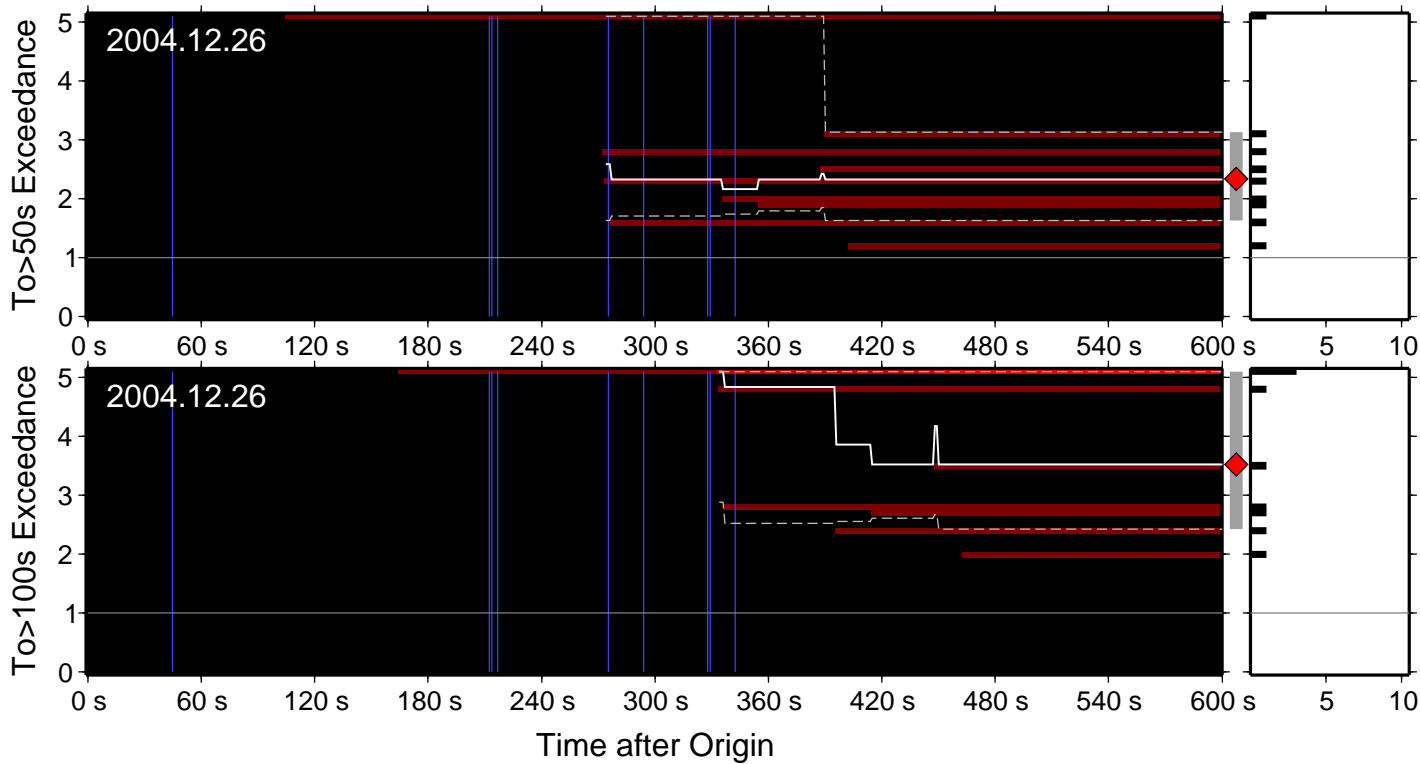

To>50sec Exceedance Level

To exceedance warning summary:
event: 2004.12.26.00.59.38.111
type: snrT50
final_warning_level: 2.33 (1.63→3.13)
number_warning_levels: 9
number_P_picks: 9

To>100sec Exceedance Level

To exceedance warning summary:
event: 2004.12.26.00.59.38.111
type: snrT100
final_warning_level: 3.52 (2.43→5.10)
number_warning_levels: 9
number_P_picks: 9

20041226_0107 20041226_close