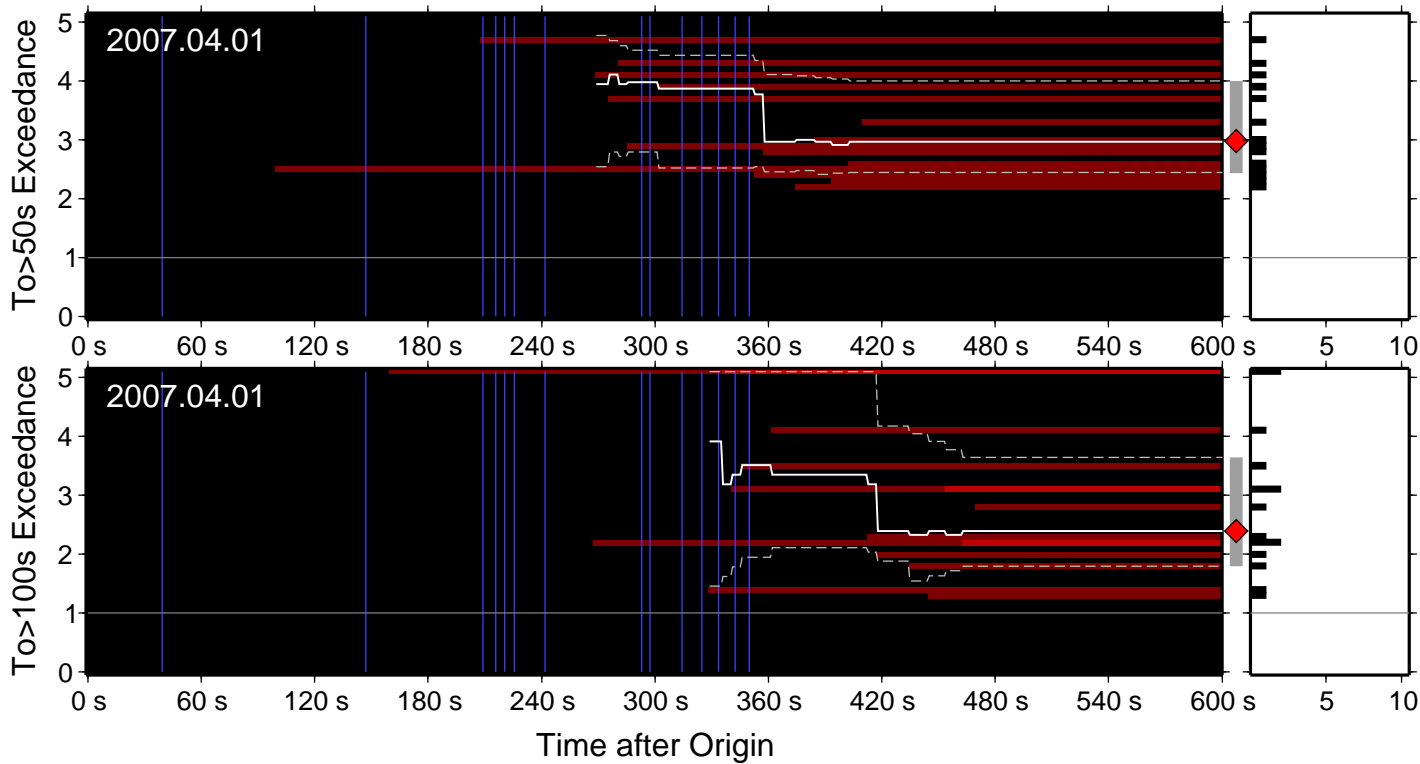

To>50sec Exceedance Level

To exceedance warning summary:
event: 2007.04.01.20.40.35.735
type: snrT50
final_warning_level: 2.97 (2.44→4.00)
number_warning_levels: 14
number_P_picks: 14

To>100sec Exceedance Level

To exceedance warning summary:
event: 2007.04.01.20.40.35.735
type: snrT100
final_warning_level: 2.39 (1.80→3.64)
number_warning_levels: 14
number_P_picks: 14

20070401_2048 Solomon_Islands_2007_close