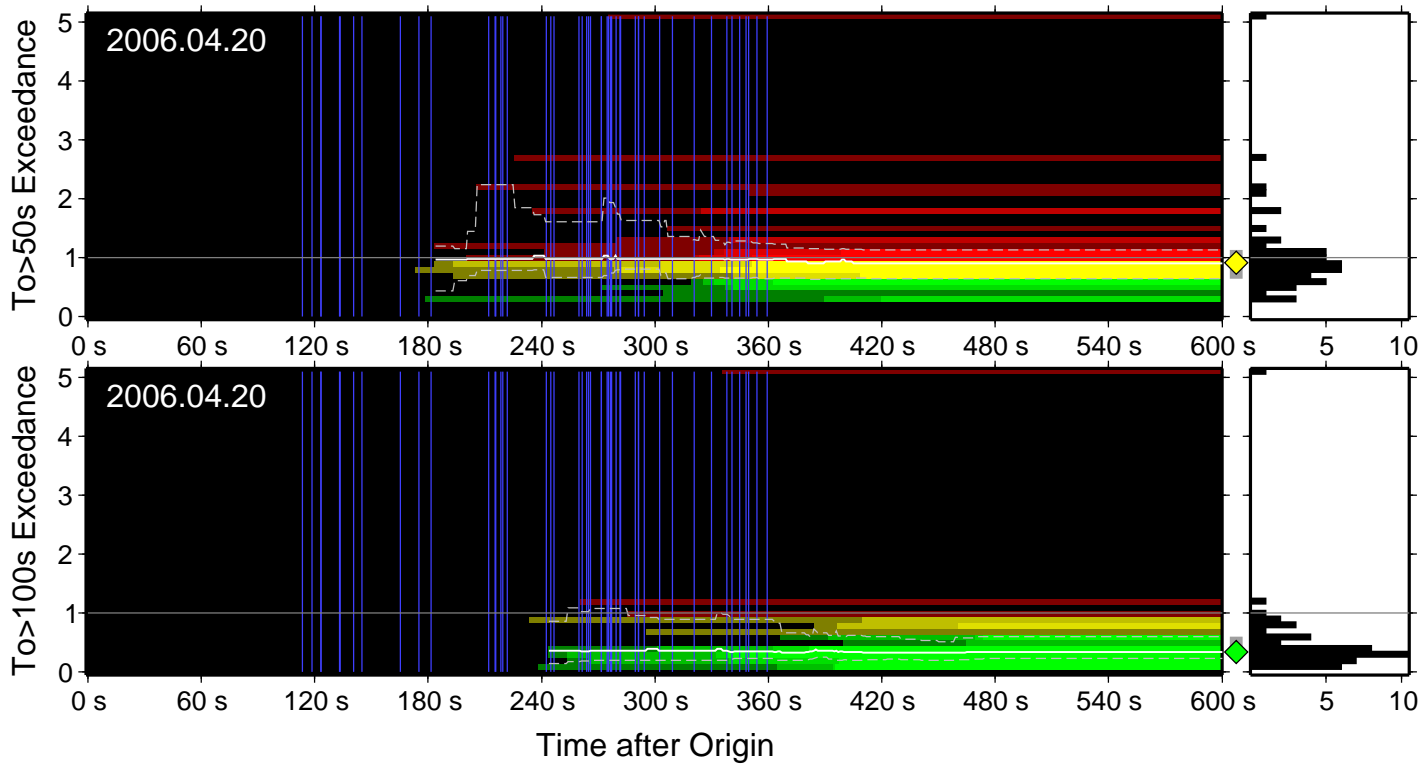

To>50sec Exceedance Level

To exceedance warning summary:
event: 2006.04.20.23.26.55.648
type: snrT50
final_warning_level: 0.91 (0.64→1.13)
number_warning_levels: 48
number_P_picks: 49

To>100sec Exceedance Level

To exceedance warning summary:
event: 2006.04.20.23.26.55.648
type: snrT100
final_warning_level: 0.34 (0.23→0.60)
number_warning_levels: 48
number_P_picks: 49

20060420_2333 Koryakia_2006_close