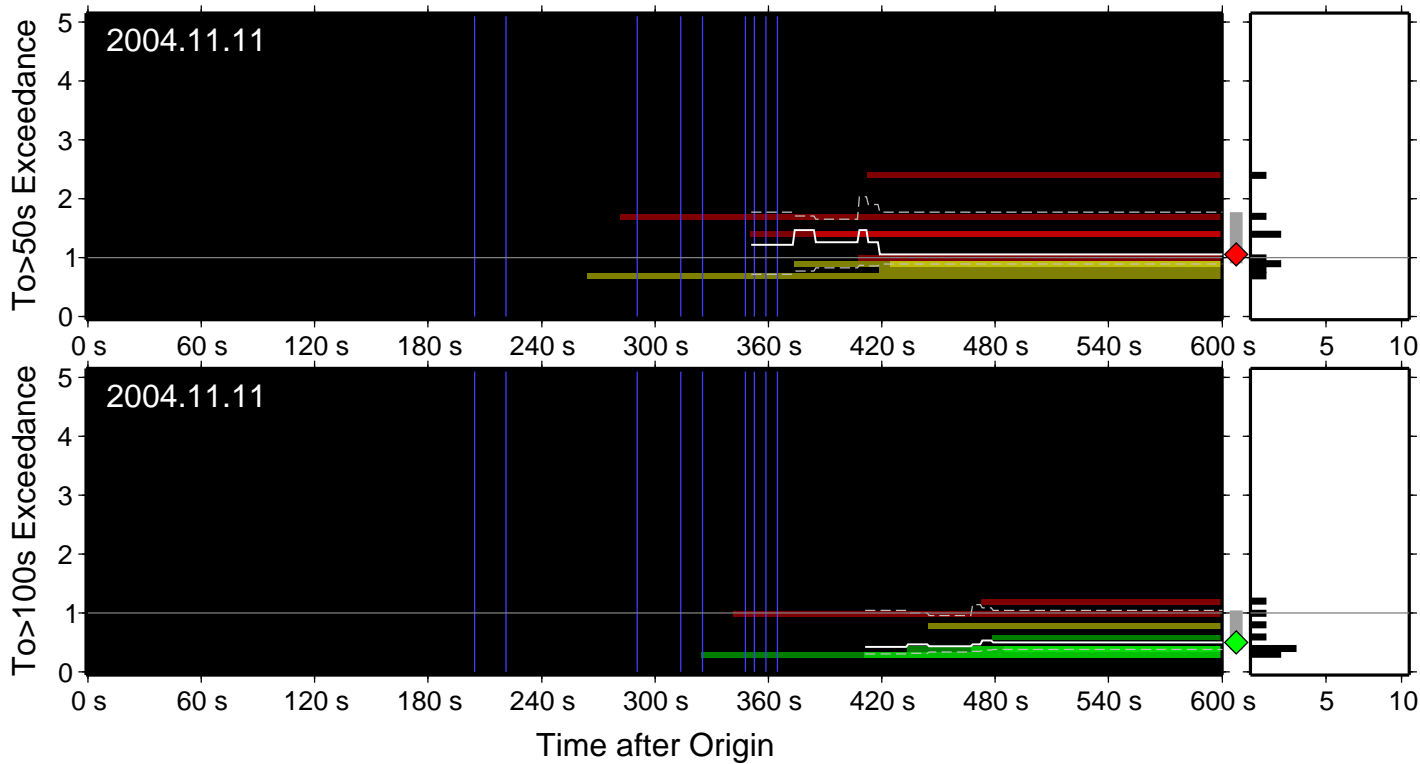

To>50sec Exceedance Level

To exceedance warning summary:
event: 2004.11.11.21.30.05.650
type: snrT50
final_warning_level: 1.05 (0.90->1.77)
number_warning_levels: 9
number_P_picks: 9

To>100sec Exceedance Level

To exceedance warning summary:
event: 2004.11.11.21.30.05.650
type: snrT100
final_warning_level: 0.50 (0.38->1.05)
number_warning_levels: 9
number_P_picks: 9

20041111_2135 Timor_2004_close