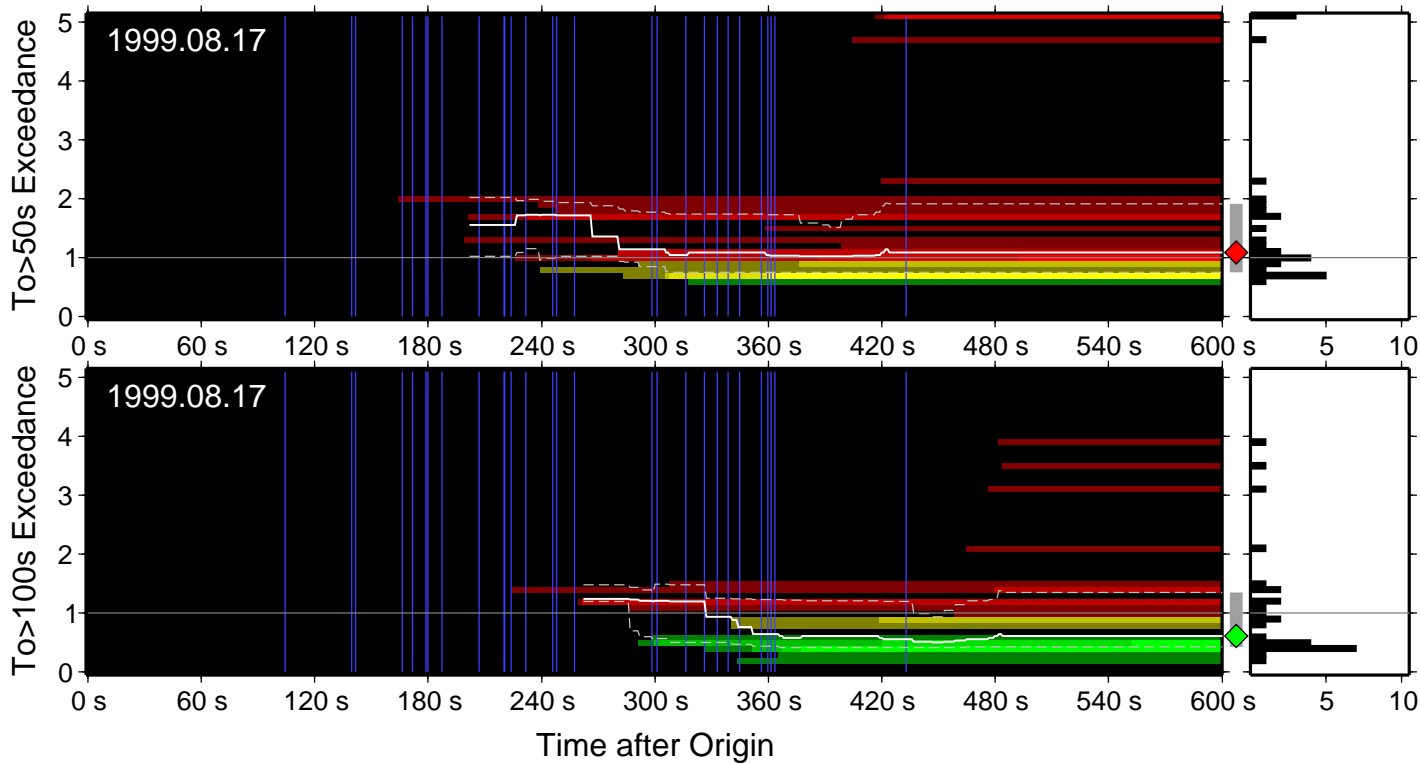

19980717_0856 Papua_New_Guinea_1998_close

To>50sec Exceedance Level

To exceedance warning summary:
event: 1999.08.17.00.03.23.465
type: snrT50
final_warning_level: 1.09 (0.75->1.91)
number_warning_levels: 28
number_P_picks: 29

To>100sec Exceedance Level

To exceedance warning summary:
event: 1999.08.17.00.03.23.465
type: snrT100
final_warning_level: 0.61 (0.43->1.35)
number_warning_levels: 28
number_P_picks: 29

19990817_0010 Turkey_1999_close