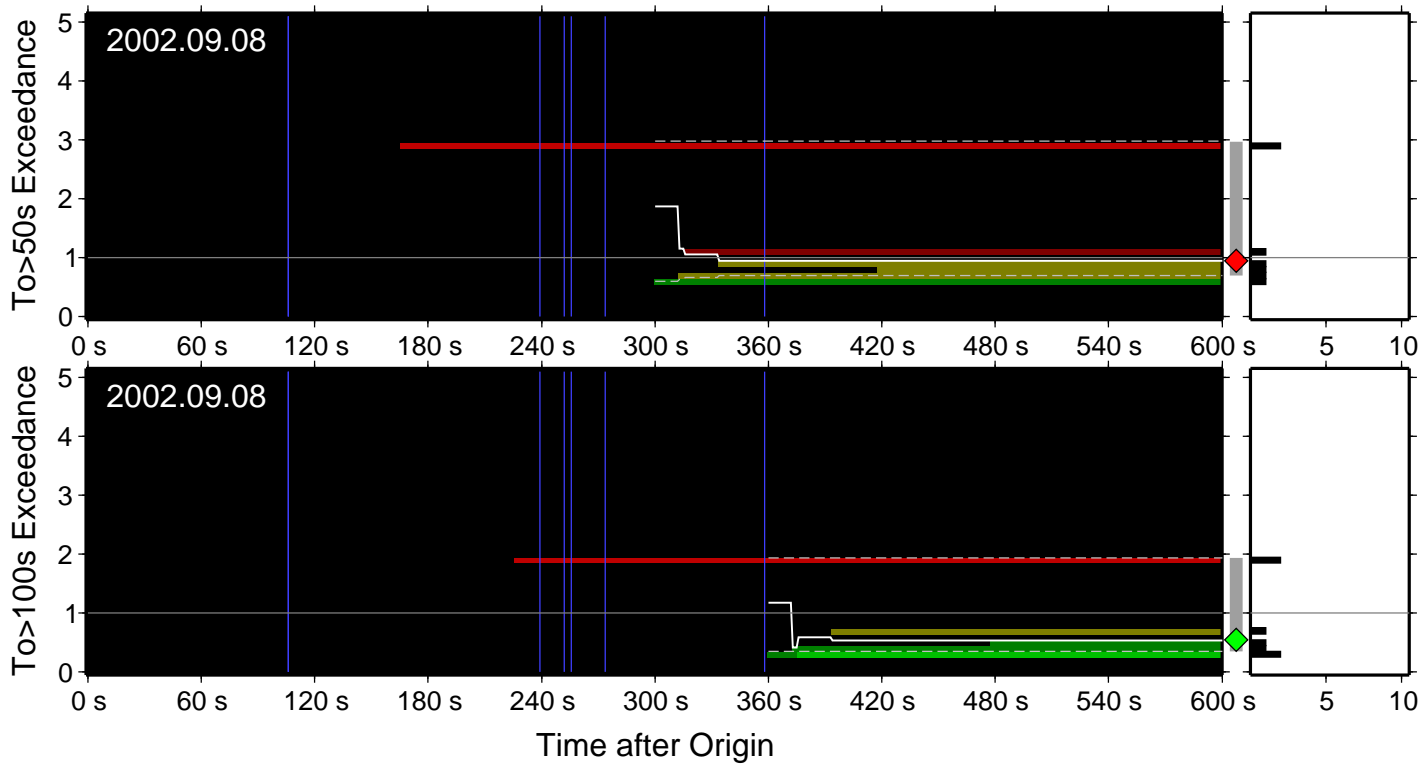

To>50s Exceedance

To>100s Exceedance

To>50sec Exceedance Level

To exceedance warning summary:
event: 2002.09.08.18.46.09.661
type: snrT50
final_warning_level: 0.95 (0.70->2.97)
number_warning_levels: 7
number_P_picks: 7

To>100sec Exceedance Level

To exceedance warning summary:
event: 2002.09.08.18.46.09.661
type: snrT100
final_warning_level: 0.54 (0.35->1.94)
number_warning_levels: 7
number_P_picks: 7

20020908_1852 Papua_New_Guinea_2002_close