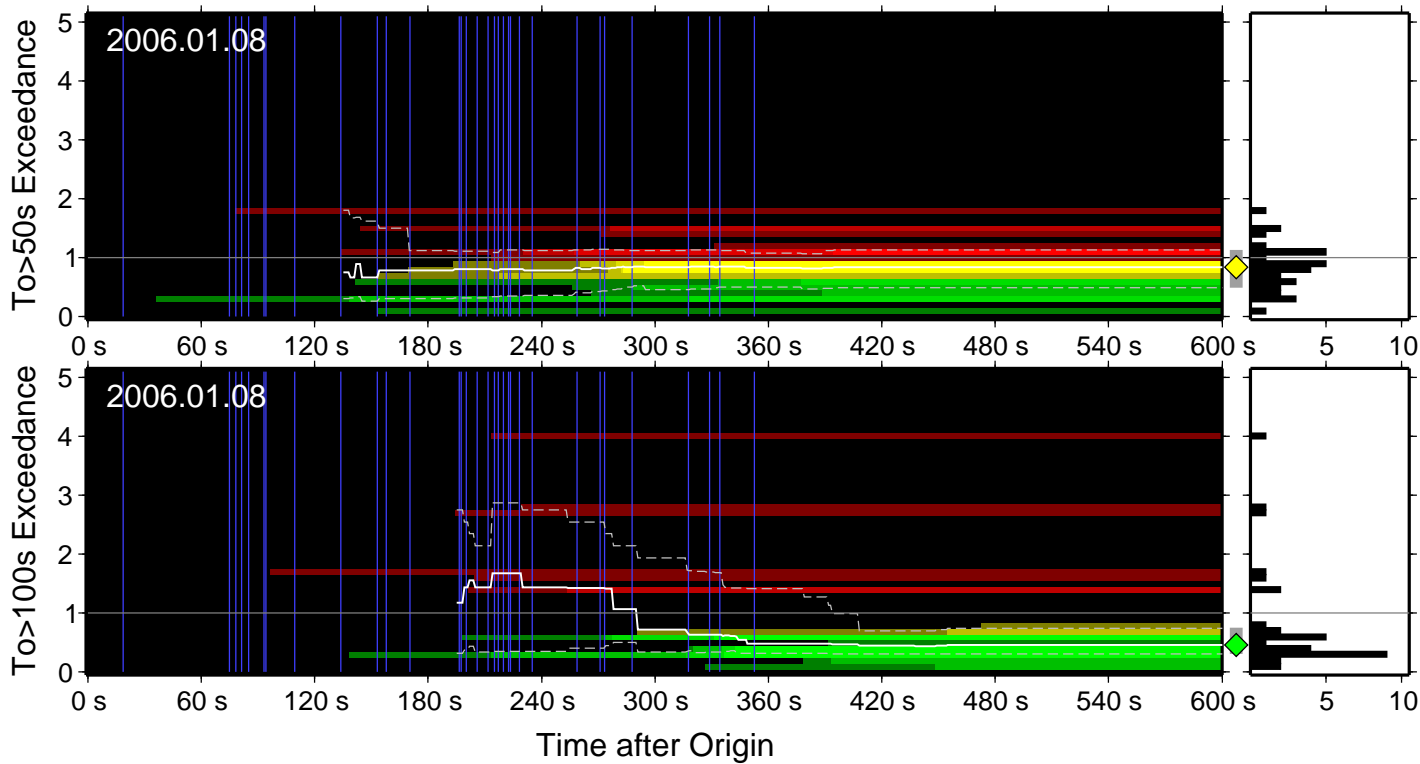

20060102_0619 South_Sandwich_Islands_2006_close

To>50sec Exceedance Level

To exceedance warning summary:
event: 2006.01.08.11.34.32.614
type: snrT50
final_warning_level: 0.84 (0.49→1.13)
number_warning_levels: 33
number_P_picks: 33

To>100sec Exceedance Level

To exceedance warning summary:
event: 2006.01.08.11.34.32.614
type: snrT100
final_warning_level: 0.46 (0.31→0.75)
number_warning_levels: 33
number_P_picks: 33

20060108_1143 S_Greece_2006_close