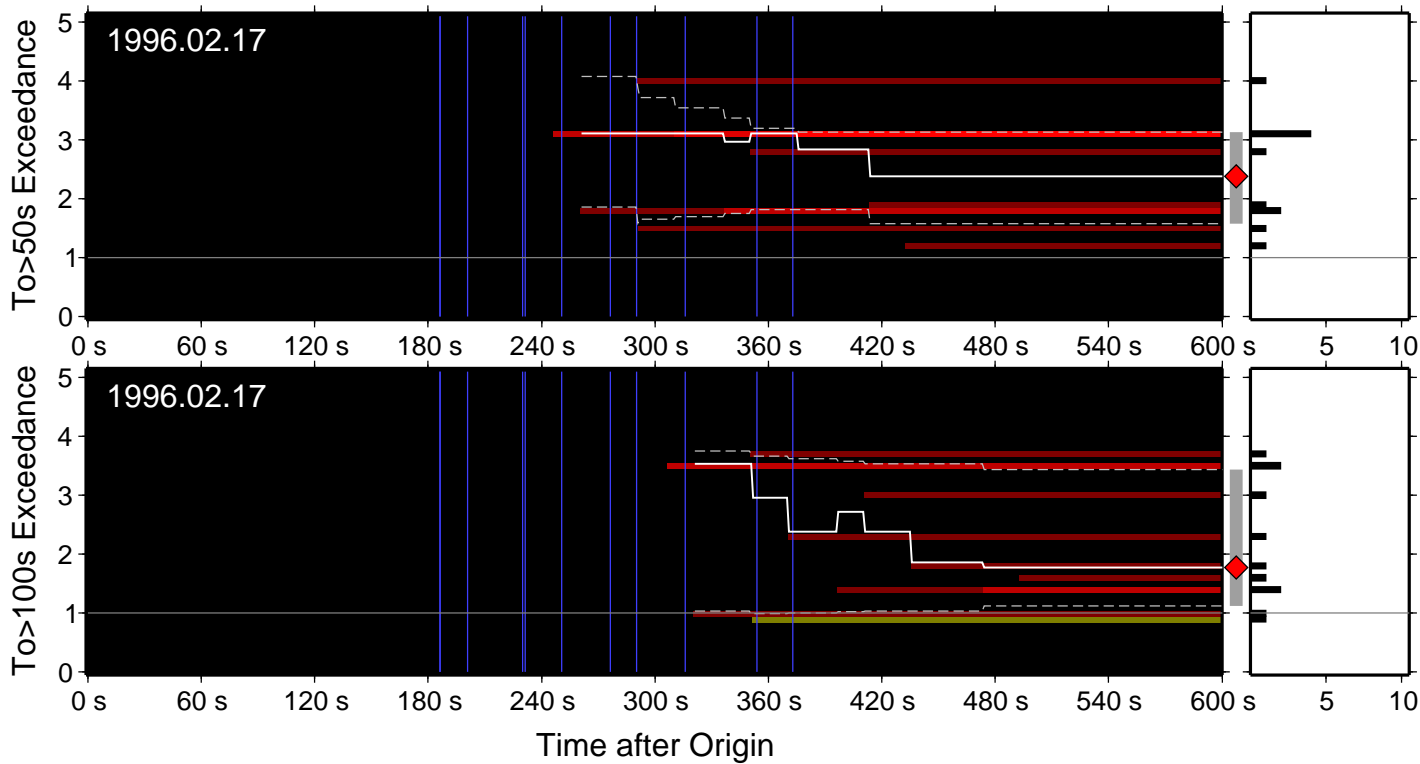

To>50sec Exceedance Level

To exceedance warning summary:
event: 1996.02.17.06.02.36.892
type: snrT50
final_warning_level: 2.38 (1.58→3.13)
number_warning_levels: 11
number_P_picks: 11

To>100sec Exceedance Level

To exceedance warning summary:
event: 1996.02.17.06.02.36.892
type: snrT100
final_warning_level: 1.77 (1.12→3.43)
number_warning_levels: 11
number_P_picks: 11

19960217_0608 Irian_Jaya_1996_close