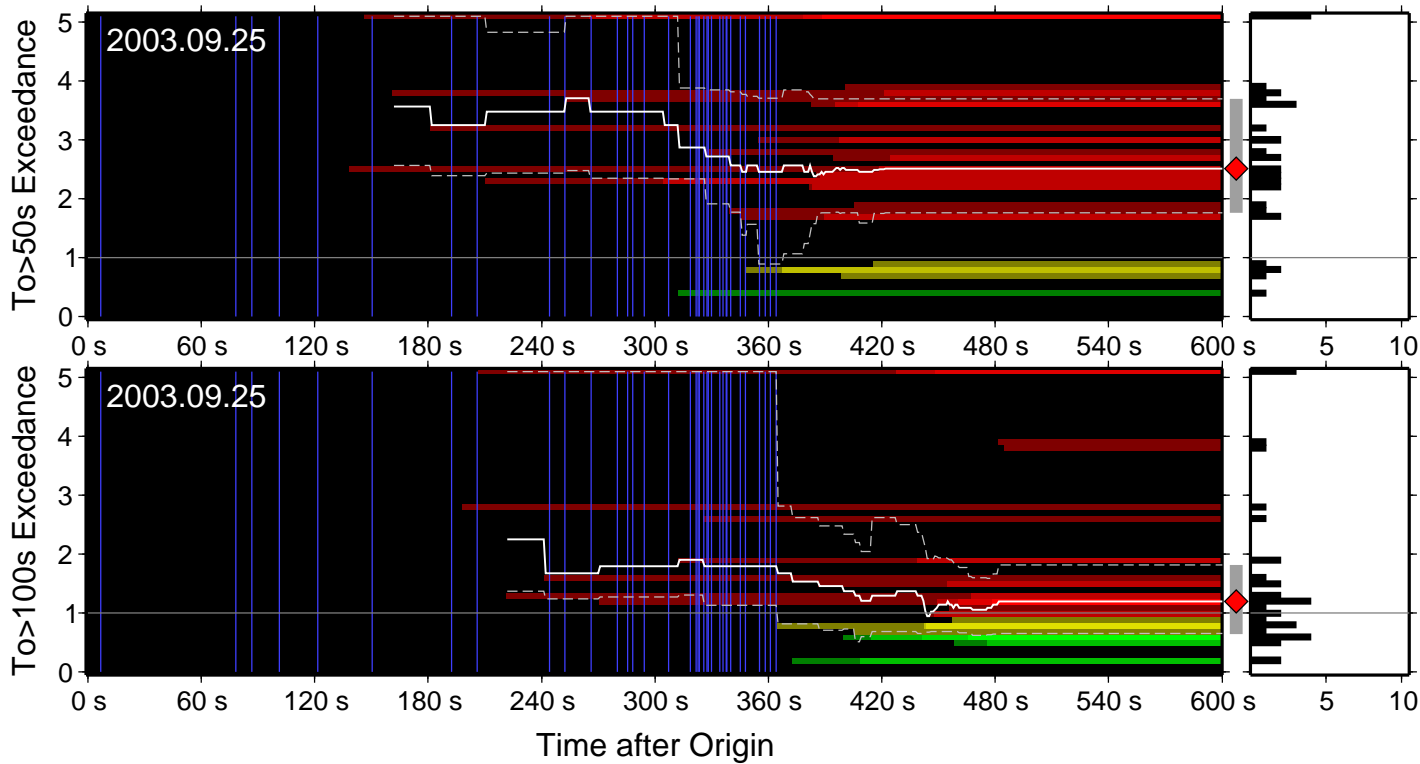

To>50sec Exceedance Level

To exceedance warning summary:
event: 2003.09.25.19.50.13.220
type: snrT50
final_warning_level: 2.51 (1.76→3.69)
number_warning_levels: 34
number_P_picks: 35

To>100sec Exceedance Level

To exceedance warning summary:
event: 2003.09.25.19.50.13.220
type: snrT100
final_warning_level: 1.20 (0.65→1.82)
number_warning_levels: 34
number_P_picks: 35

20030925_1958 Hokkaido_2003_close