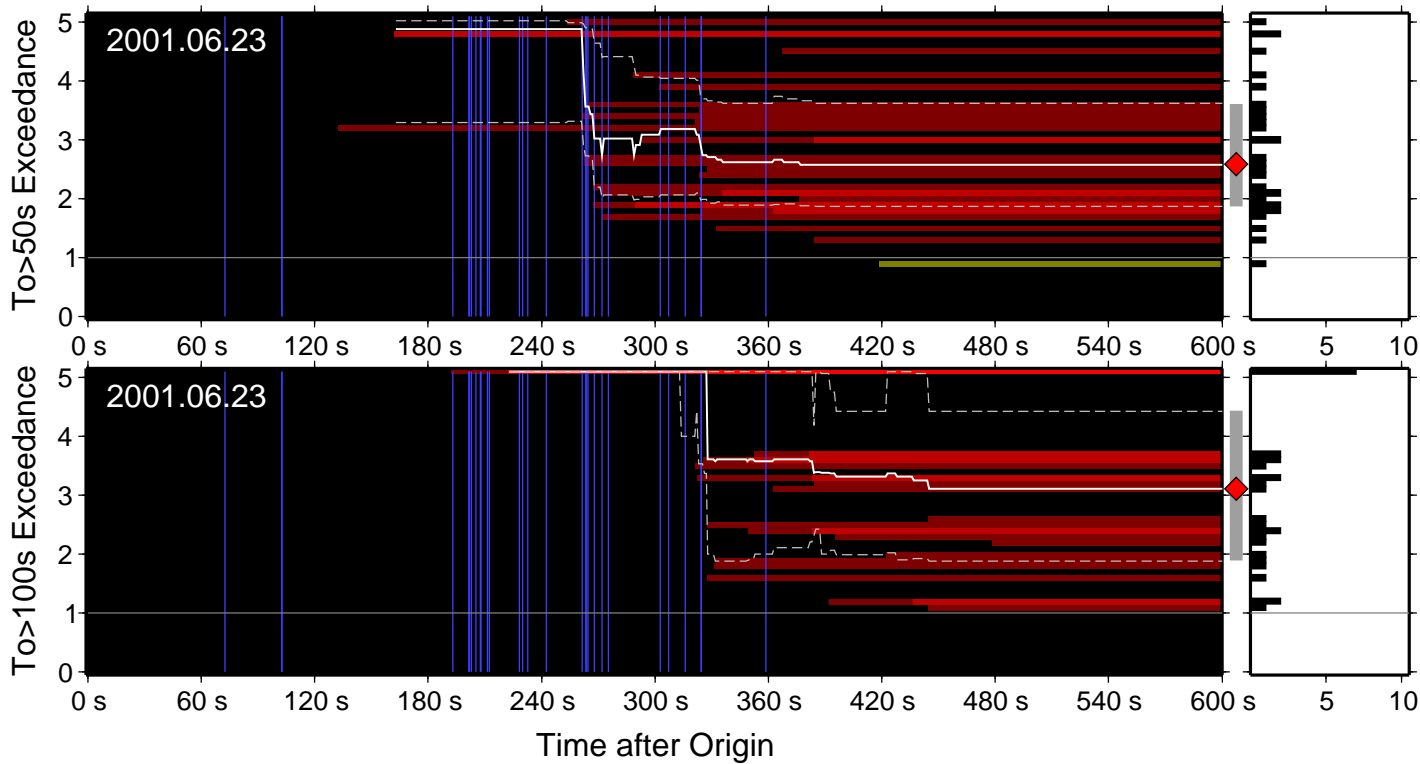

To>50sec Exceedance Level

To exceedance warning summary:
event: 2001.06.23.20.34.26.562
type: snrT50
final_warning_level: 2.58 (1.87→3.61)
number_warning_levels: 29
number_P_picks: 29

To>100sec Exceedance Level

To exceedance warning summary:
event: 2001.06.23.20.34.26.562
type: snrT100
final_warning_level: 3.11 (1.89→4.43)
number_warning_levels: 29
number_P_picks: 29

20010623_2040 Peru_2001_close