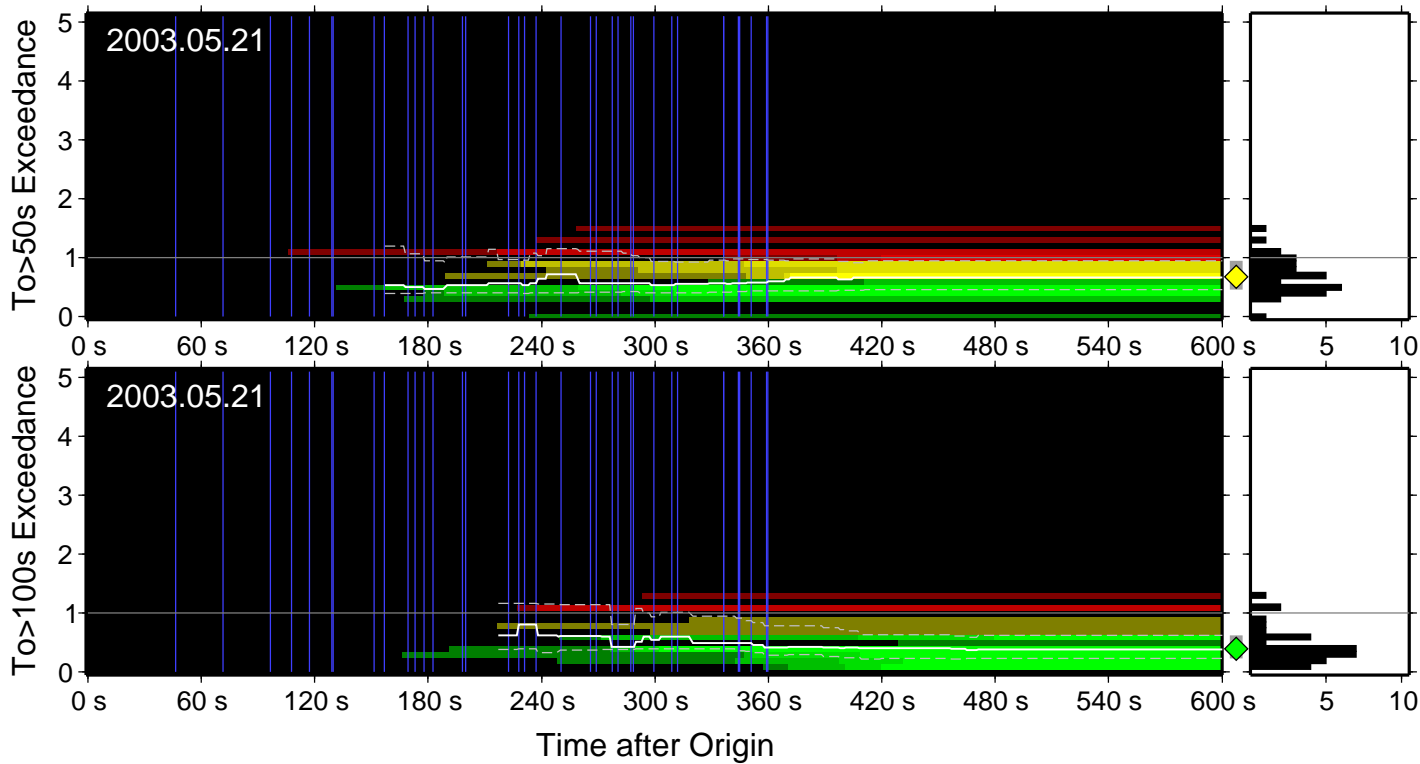

To>50sec Exceedance Level

To exceedance warning summary:
event: 2003.05.21.18.45.06.422
type: snrT50
final_warning_level: 0.67 (0.46→0.95)
number_warning_levels: 34
number_P_picks: 36

To>100sec Exceedance Level

To exceedance warning summary:
event: 2003.05.21.18.45.06.422
type: snrT100
final_warning_level: 0.39 (0.23→0.62)
number_warning_levels: 34
number_P_picks: 36

20030521_1852 N_Algeria_2003_close