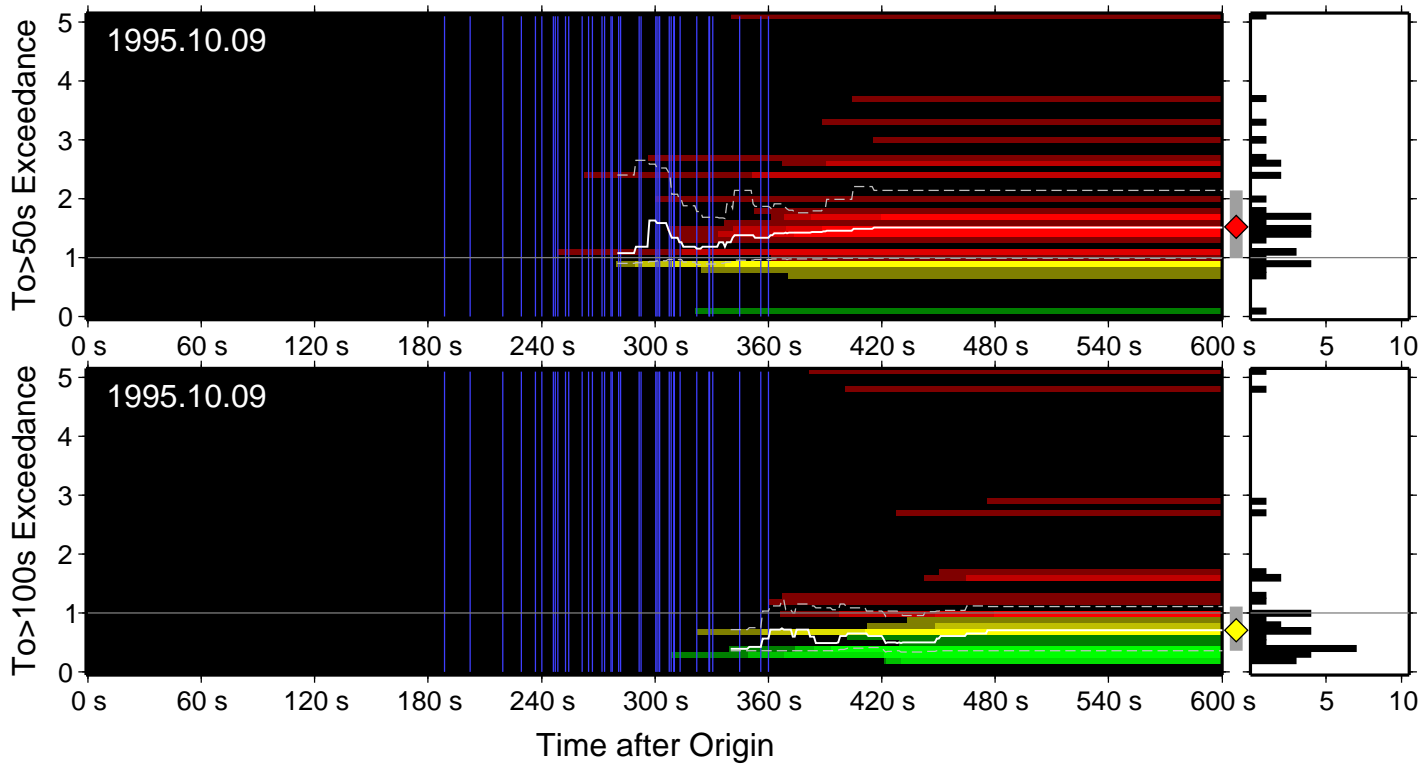

To>50sec Exceedance Level

To exceedance warning summary:
event: 1995.10.09.15.39.02.702
type: snrT50
final_warning_level: 1.52 (0.99->2.14)
number_warning_levels: 36
number_P_picks: 38

To>100sec Exceedance Level

To exceedance warning summary:
event: 1995.10.09.15.39.02.702
type: snrT100
final_warning_level: 0.71 (0.36->1.11)
number_warning_levels: 36
number_P_picks: 38

19951009_1544 Mexico_1995_close