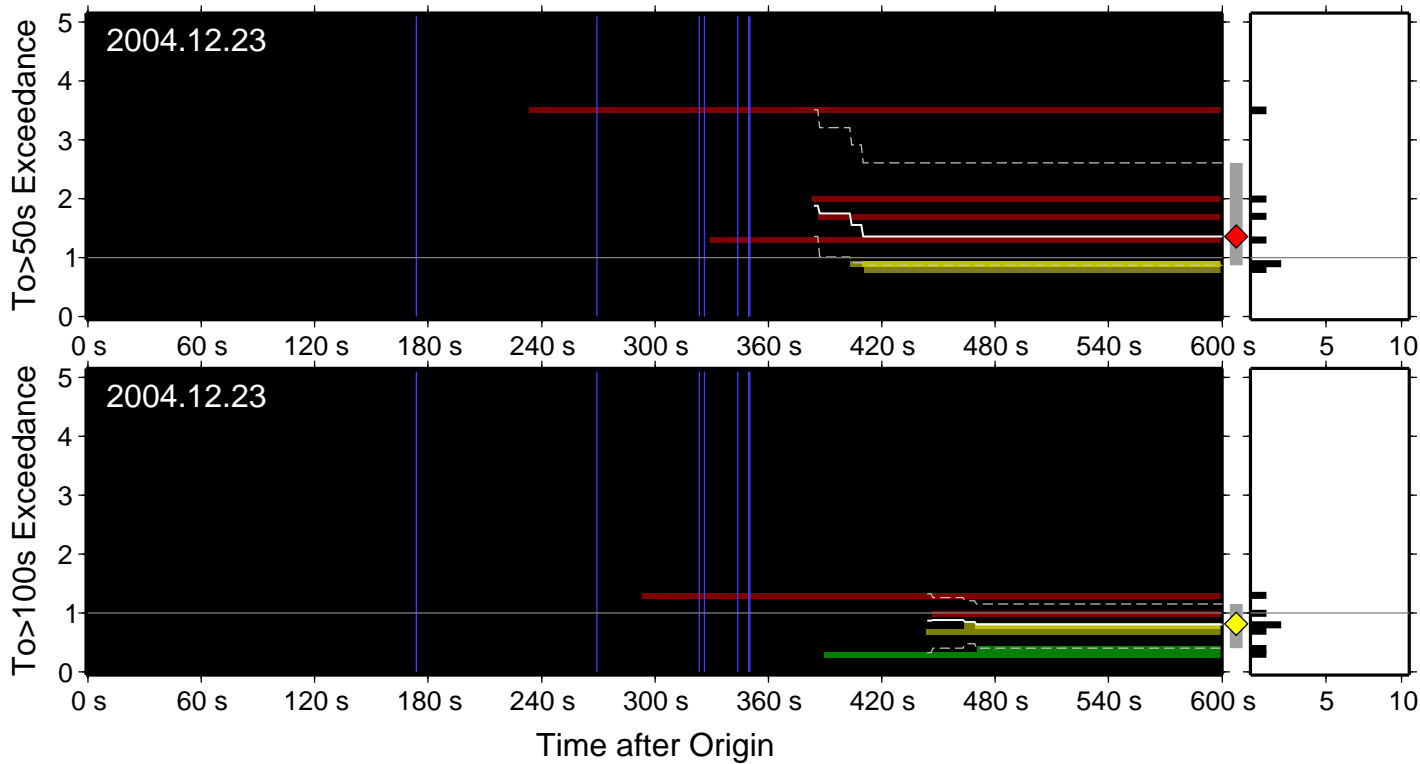

To>50sec Exceedance Level

To exceedance warning summary:
event: 2004.12.23.15.01.58.210
type: snrT50
final_warning_level: 1.36 (0.87→2.61)
number_warning_levels: 7
number_P_picks: 7

To>100sec Exceedance Level

To exceedance warning summary:
event: 2004.12.23.15.01.58.210
type: snrT100
final_warning_level: 0.81 (0.41→1.16)
number_warning_levels: 7
number_P_picks: 7

20041223_1507 Macquarie_2004_close