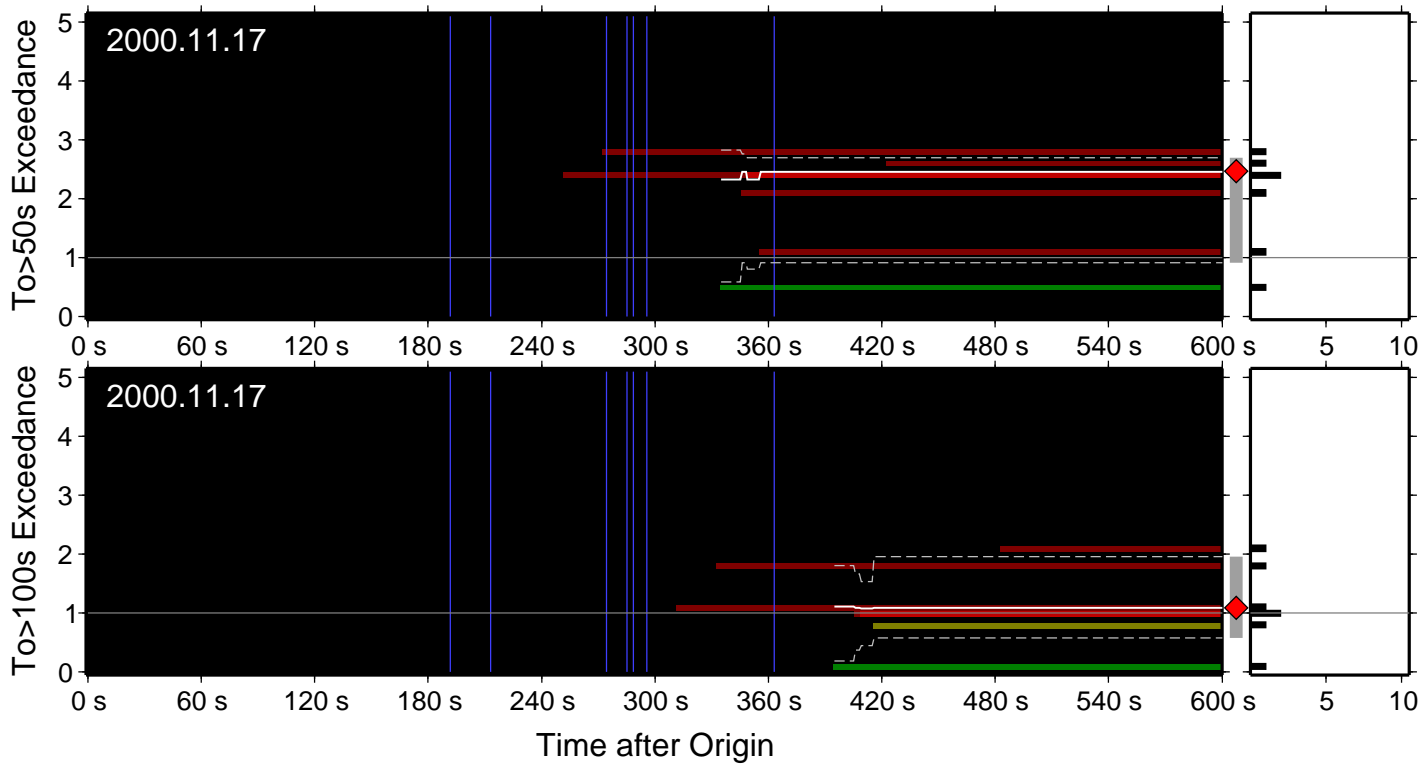

To>50sec Exceedance Level

To exceedance warning summary:
event: 2000.11.17.20.57.32.195
type: snrT50
final_warning_level: 2.46 (0.92→2.70)
number_warning_levels: 7
number_P_picks: 8

To>100sec Exceedance Level

To exceedance warning summary:
event: 2000.11.17.20.57.32.195
type: snrT100
final_warning_level: 1.09 (0.58→1.96)
number_warning_levels: 7
number_P_picks: 8

20001117_2109 New_Britain_2000_close