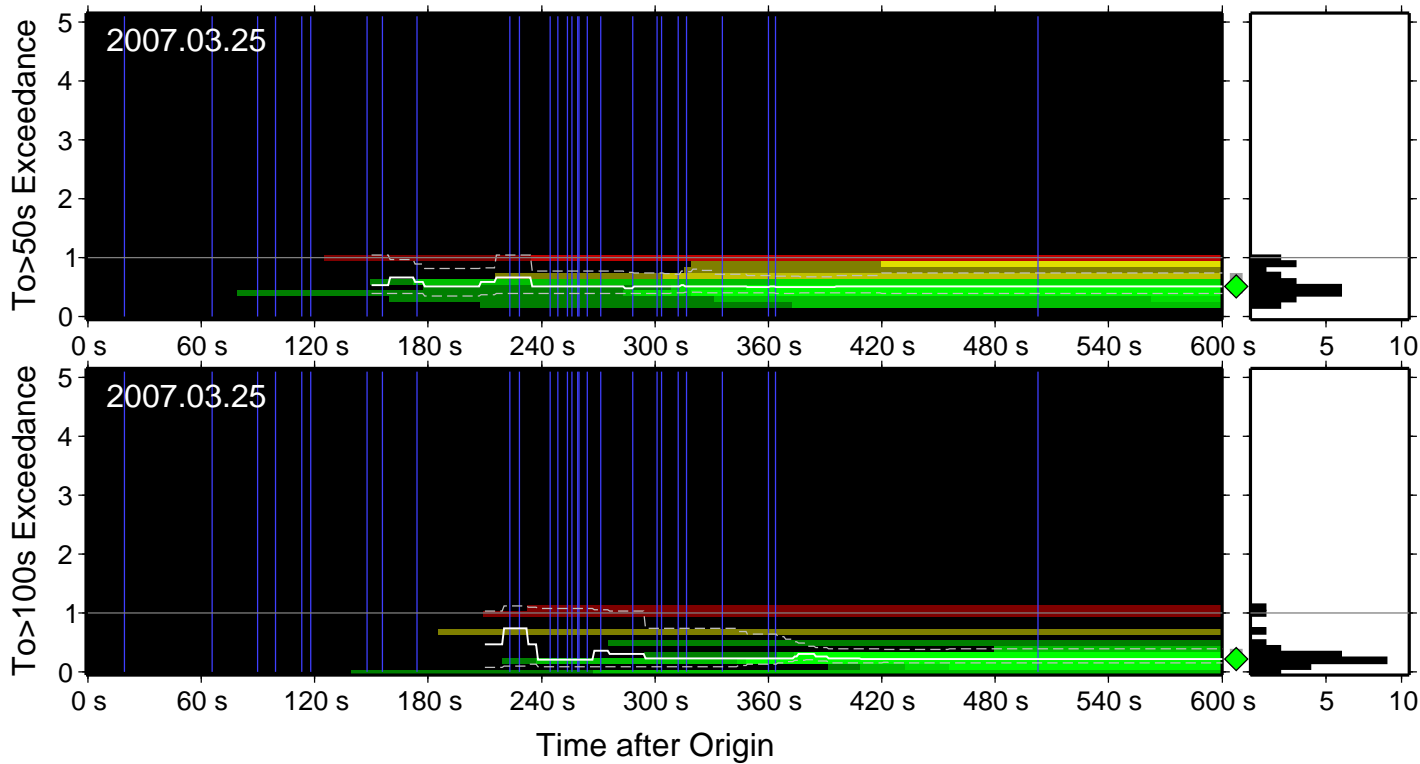

To>50sec Exceedance Level

To exceedance warning summary:
event: 2007.03.25.00.42.21.998
type: snrT50
final_warning_level: 0.51 (0.40→0.74)
number_warning_levels: 28
number_P_picks: 28

To>100sec Exceedance Level

To exceedance warning summary:
event: 2007.03.25.00.42.21.998
type: snrT100
final_warning_level: 0.22 (0.16→0.40)
number_warning_levels: 27
number_P_picks: 28

20070325_0050 Honshu_2007_close