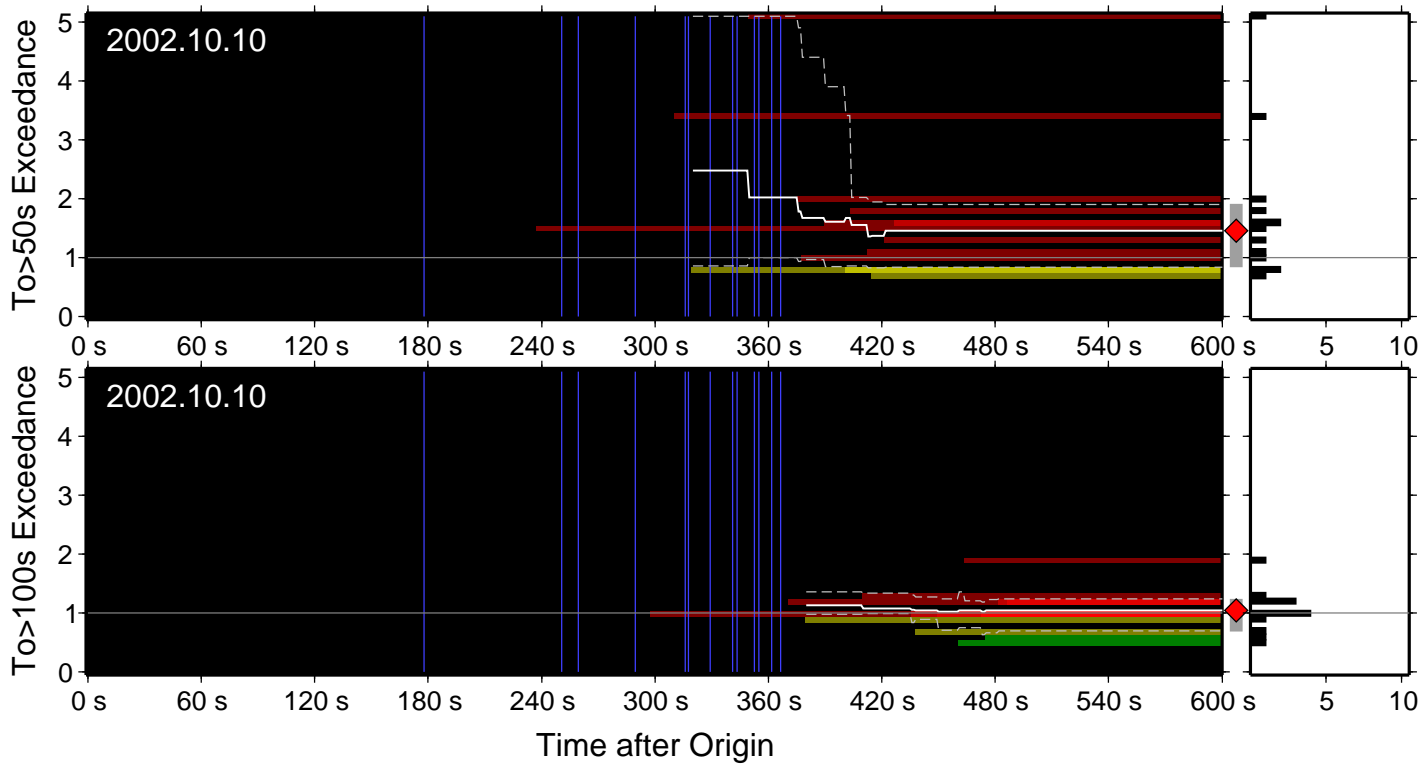

To>50sec Exceedance Level

To exceedance warning summary:
event: 2002.10.10.10.53.18.485
type: snrT50
final_warning_level: 1.46 (0.84→1.91)
number_warning_levels: 13
number_P_picks: 13

To>100sec Exceedance Level

To exceedance warning summary:
event: 2002.10.10.10.53.18.485
type: snrT100
final_warning_level: 1.04 (0.69→1.24)
number_warning_levels: 13
number_P_picks: 13

20021010_1058 Indonesia_2002_close