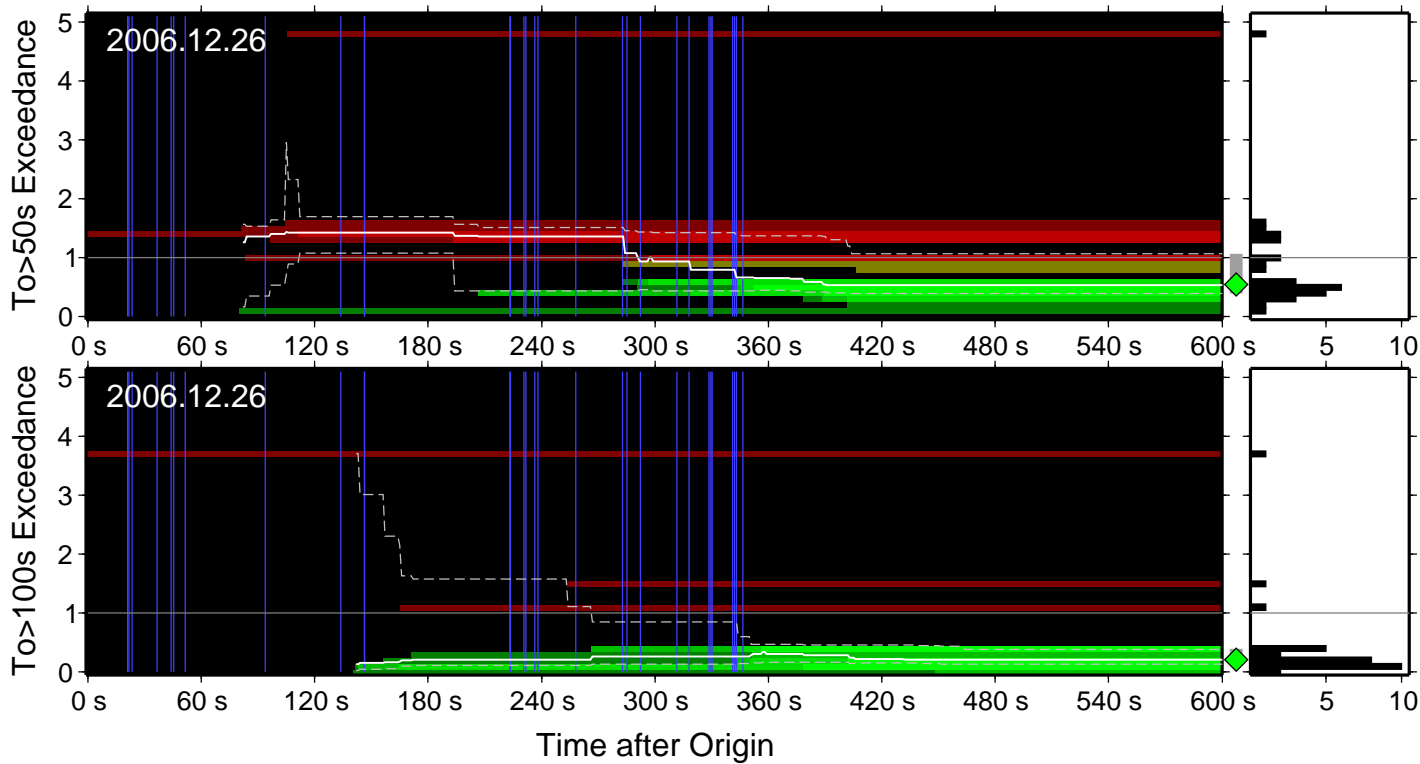

To>50sec Exceedance Level

To exceedance warning summary:
event: 2006.12.26.12.24.12.585
type: snrT50
final_warning_level: 0.54 (0.39->1.07)
number_warning_levels: 30
number_P_picks: 32

To>100sec Exceedance Level

To exceedance warning summary:
event: 2006.12.26.12.24.12.585
type: snrT100
final_warning_level: 0.21 (0.13->0.39)
number_warning_levels: 30
number_P_picks: 32

20061226_1234 Taiwan_2006A_close