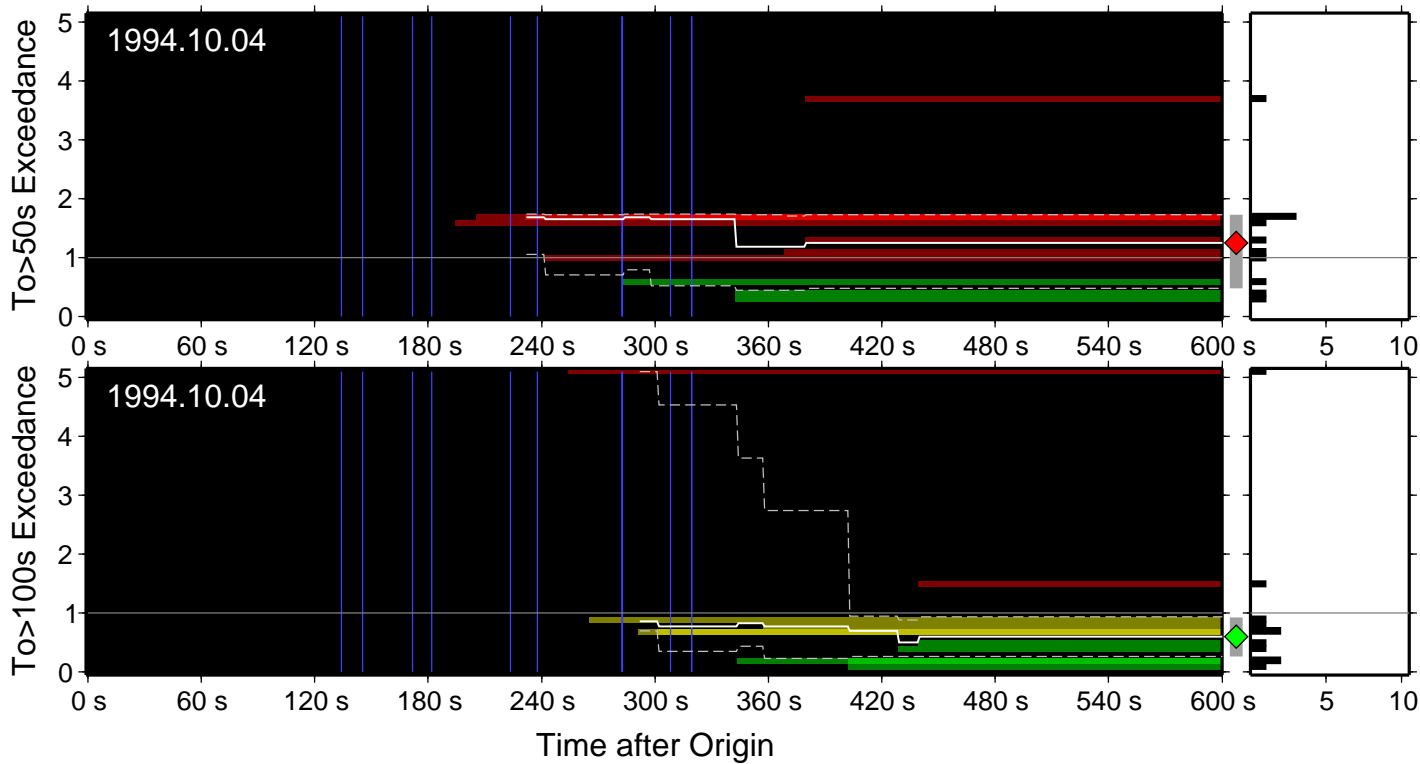

To>50sec Exceedance Level

To exceedance warning summary:
event: 1994.10.04.13.25.10.000
type: snrT50
final_warning_level: 1.25 (0.48→1.73)
number_warning_levels: 11
number_P_picks: 12

To>100sec Exceedance Level

To exceedance warning summary:
event: 1994.10.04.13.25.10.000
type: snrT100
final_warning_level: 0.60 (0.26→0.93)
number_warning_levels: 11
number_P_picks: 12

19941004_1330 Kuril_1994_close